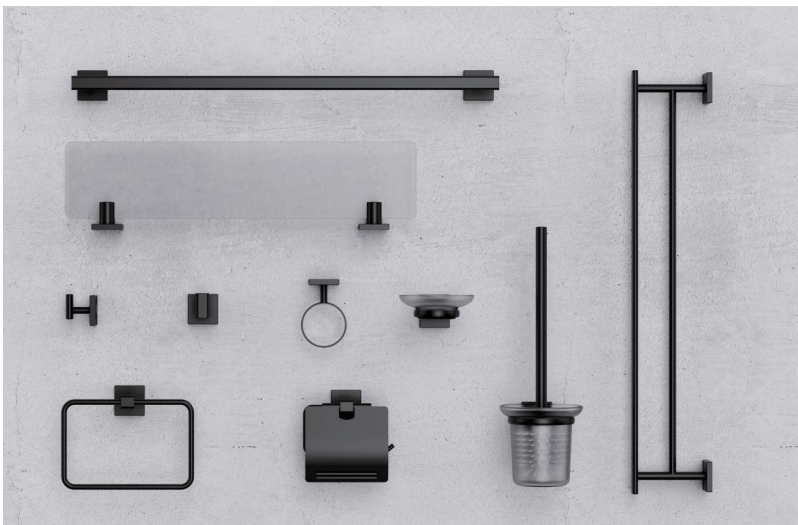

Multi -colors available

FA-61300 SERIES

Material:Zinc

FA-61359
Soap holder