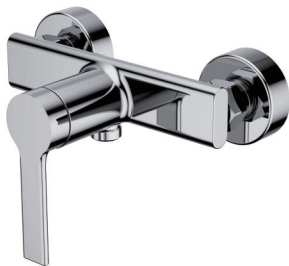

FA-29502

Shower mixer faucet