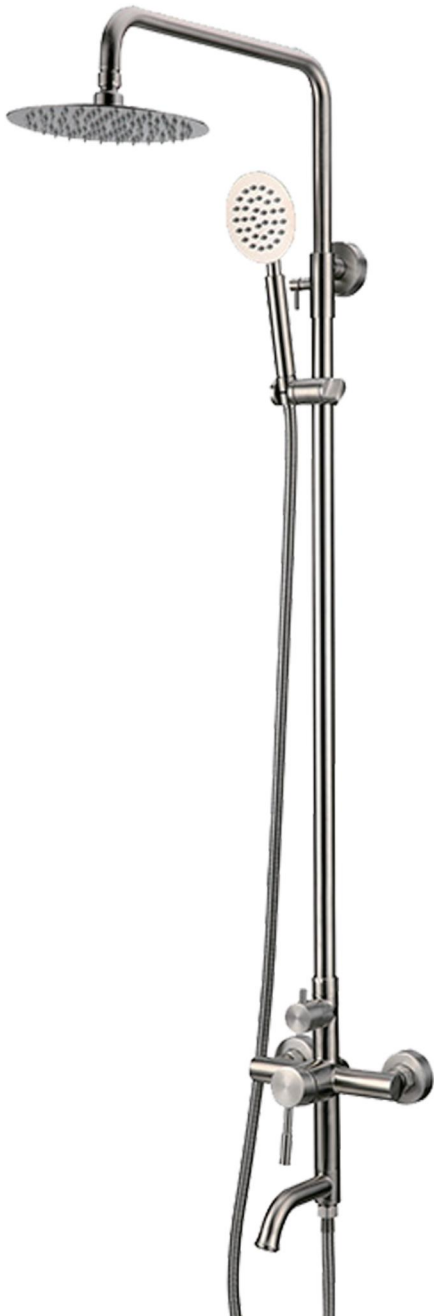

FA-SN22801B
Basin mixer faucet

FA-SN2301
Wall-mounted Cold tap

FA-SN22809
Kitchen pull-out mixer faucet

FA-SN22804
Kitchen mixer faucet

FA-SN2101
Cold water tap

FA-2113
Cold water tap

FA-2114
Cold water tap

Stainless steel series

FA-SN3030
Shower mixer set

FA-SN1612
Bib cock

FA-SN22802
Shower mixer faucet

FA-SN1693
Wall-mounted cold tap

FA-QH22821A
Concealed shower set

FA-SN22803
Bathtub mixer faucet

Stainless steel series