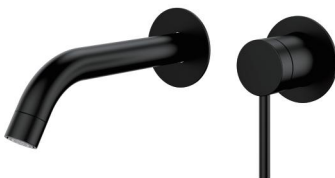

FA-BK28800 SERIES

 30mm Finish:Matte Black

FA-BK28801
Basin mixer faucet

FA-BK28801A
Basin mixer faucet

FA-BK28802
Shower mixer faucet

FA-BK28803
Bathtub mixer faucet

FA-BK28819A
Concealed basin mixer faucet