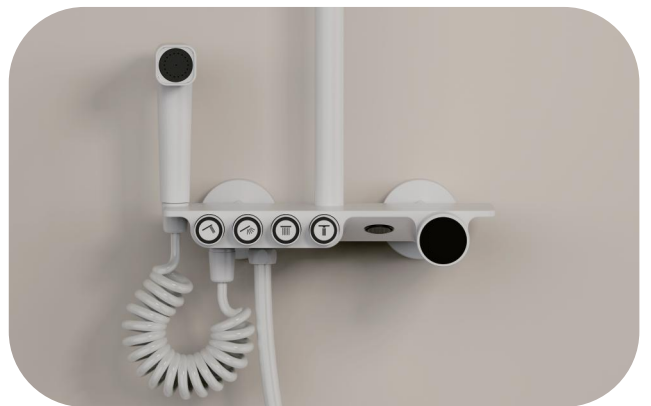

Drinking-water mixer faucet

FA-9845

Drinking-water mixer faucet

FA-WH3026A

Shower set

Press button for water outlet/digital display/large area shower

FA-BK3026A

Shower set