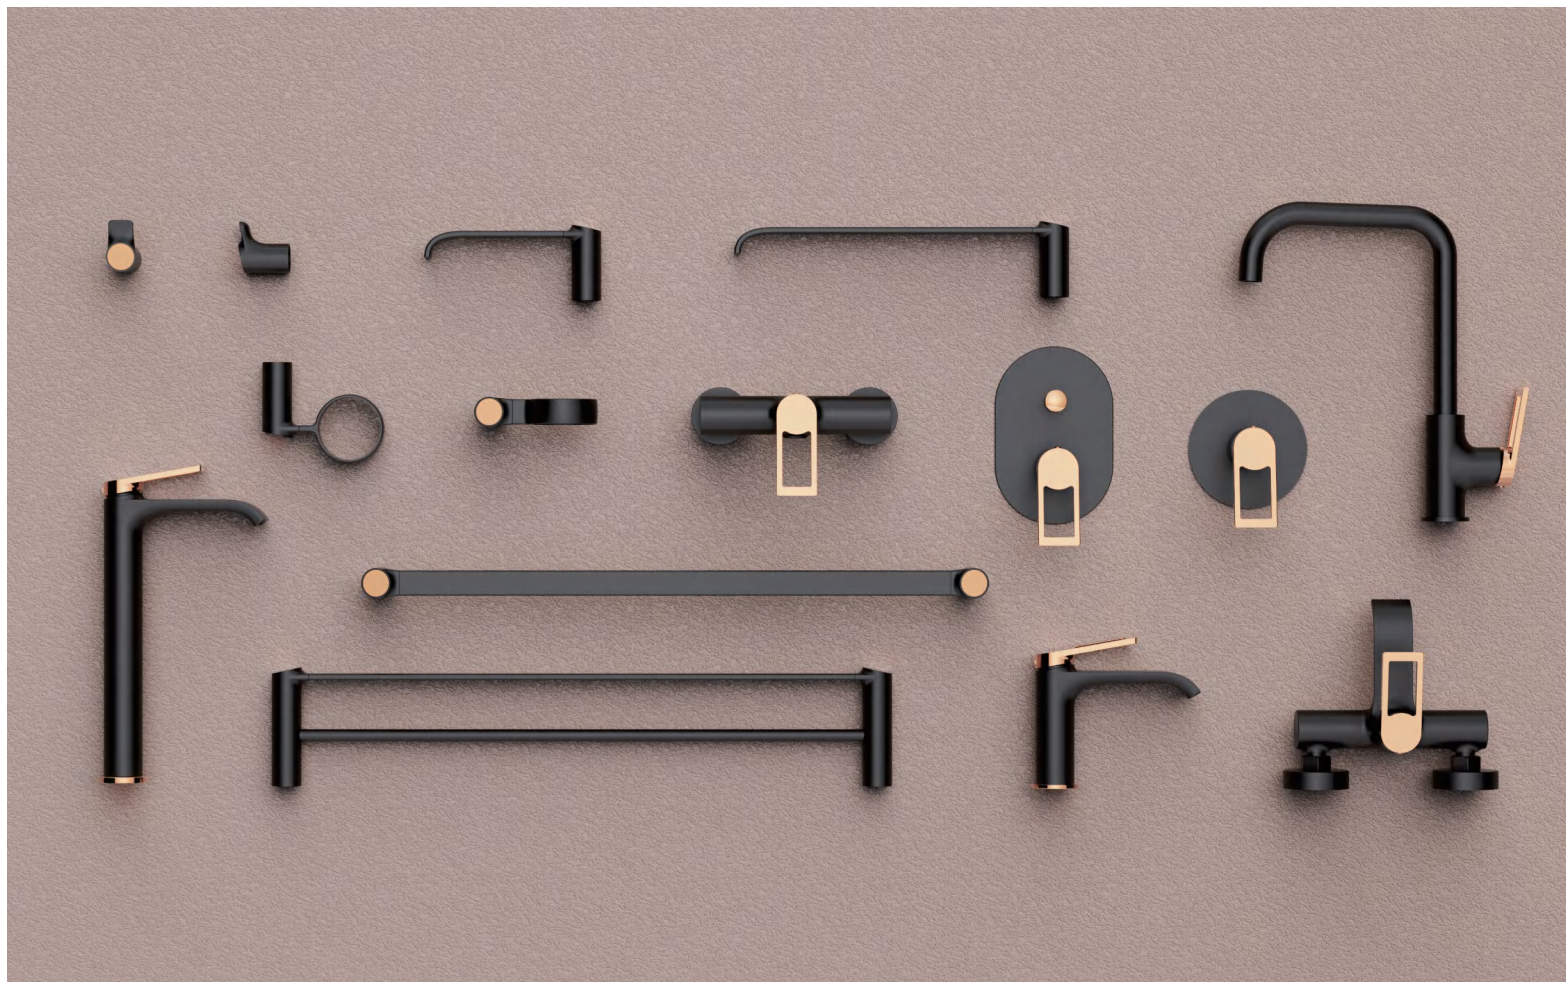

Shower mixer faucet
Φ30mm

FA-BK28303

Bathtub mixer faucet
Φ30mm

FA-BK28300 SERIES

 30mm Finish:Matte Black

FA-BK28321

Concealed shower set

FA-BK28321A

Concealed shower set

FA-BK28321B

Concealed shower set

FA-BK28325

Concealed shower set

FA-BK28325A

Concealed shower set

FA-BK28328C

Shower set

Various Styles

FAAO combines life and art, drawing inspiration from the latest trends to create products that reflect FAAO's interpretation of artistic living

Multi -colors available

FA-BK58954
Robe hook