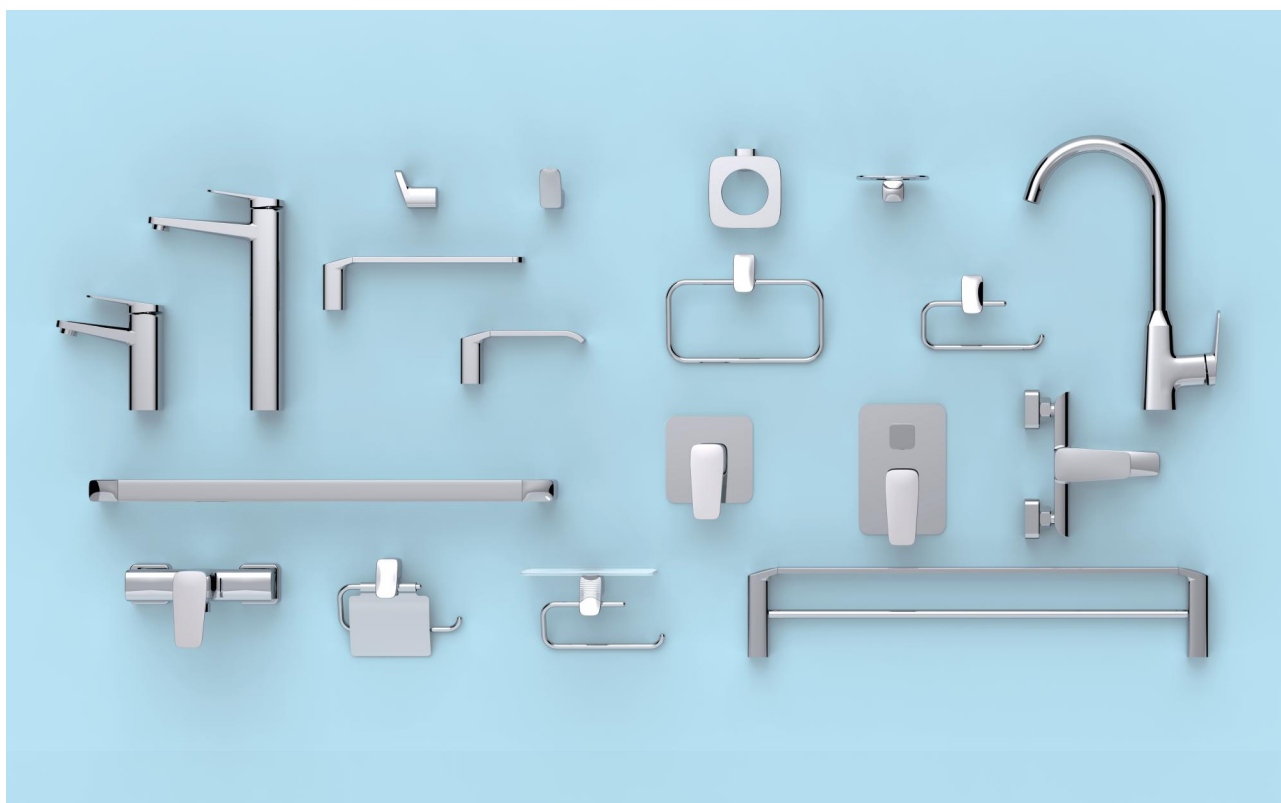

Brushed nickel

Brushed rose gold

THIN SERIES

Ultra-thin modeling structure
manifest the exquisite
craft and technology

FA-28201
Basin mixer faucet

FA-28201A
Basin mixer faucet

FA-28219
Concealed basin mixer faucet