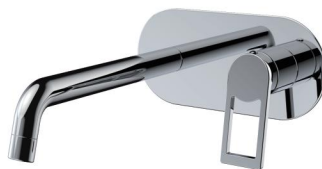

FA-28319A

Concealed basin mixer faucet
Φ30mm