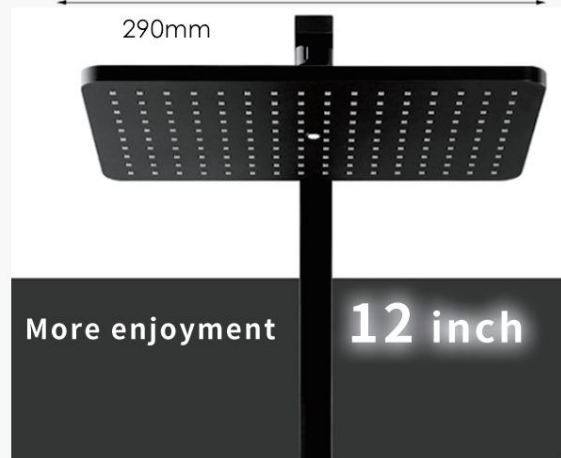

3-function &
thermostatic

4-function &
thermostatic

4-function and thermostatic,
Temperature Display

Water control by button

3-mode water output

Thermostatic temperature

Shower set

FA-QH3040