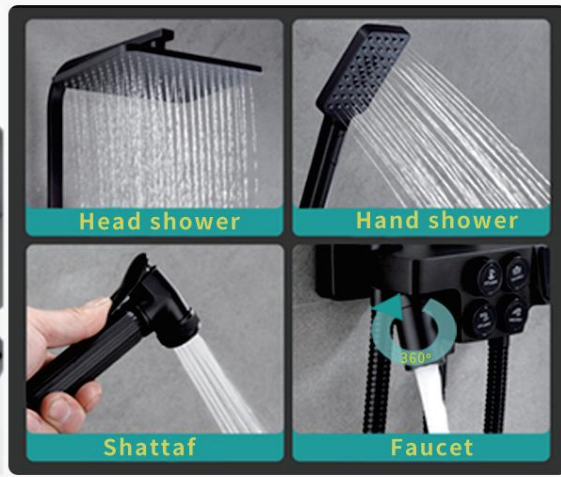

3-function &
thermostatic

4-function &
thermostatic

4-function and thermostatic,
Temperature Display

Water control by button

3-mode water output

Thermostatic temperature

Shower set

FA-QH3040