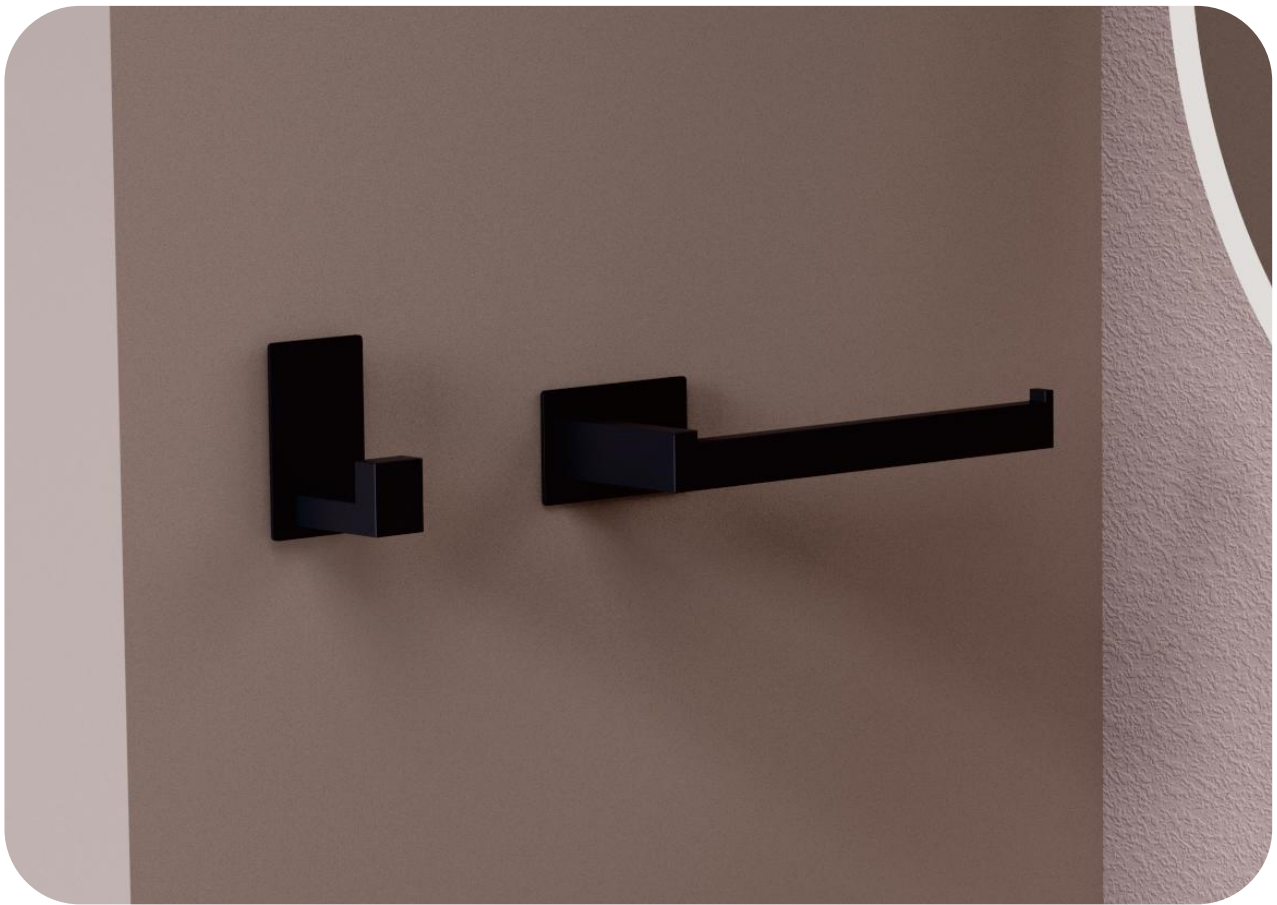

Material:SUS304
Finish:Brush nickel

FA-SN58154
Robe hook

FA-SN58159
Soap holder

FA-SN58158
Tumbler holder

FA-SN58151
Toilet roll holder

FA-SN58160
Towel ring

FA-SN58124
Single towel bar

FA-SG58100 SERIES

Material: SUS304
Finish: Brush Gold

Nail Free
3M Sticker

FA-SG58154
Robe hook

FA-SG58159
Soap holder

FA-SG58158
Tumbler holder

FA-SG58151
Toilet roll holder

FA-SG58160
Towel ring

FA-SG58124
Single towel bar