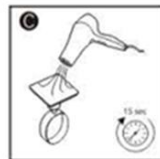

Installation method:
(NO NEED TO DRILL THE TILES)