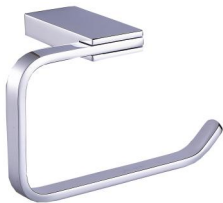

FA-11300 SERIES

Materialc Option1:Brass

Option2:Zinc

Finish: Chrome

FA-11354
Robe hook

FA-11359
Soap holder

FA-11358
Tumbler holder

FA-11351
Toilet roll holder