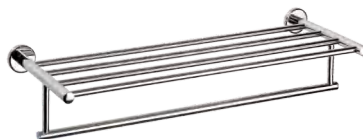

FA-88588
Towel shelf