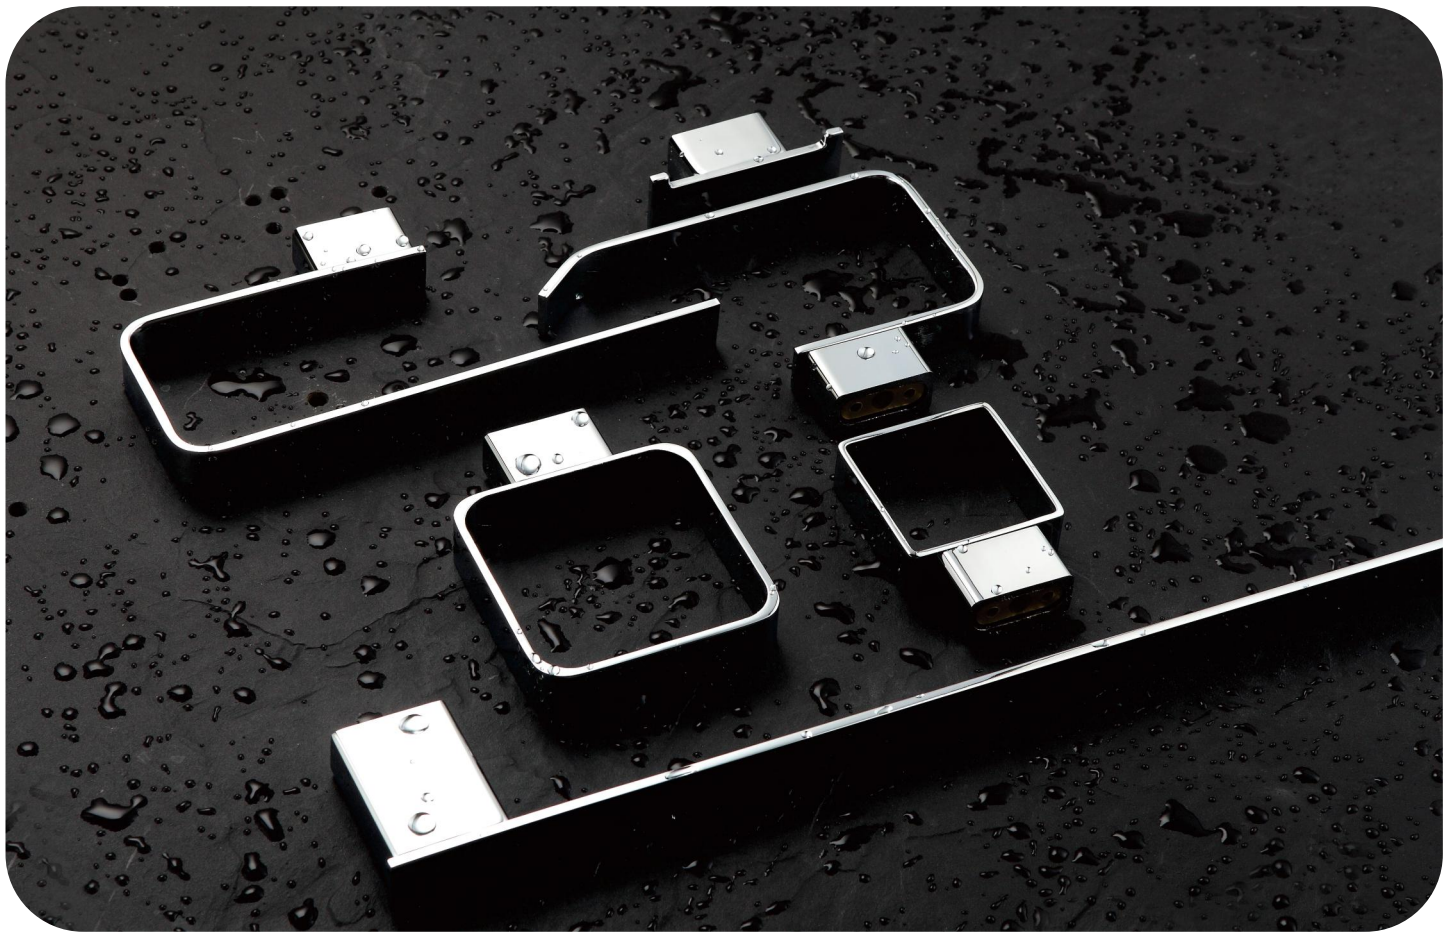

FA-BK57860
Towel ring

FA-BK57824-60
Single towel bar

FA-BK57848
Double towel bar

FA-BK57857
Toilet roll holder

FA-SN56800 SERIES

Material: SUS304

Finish: Polished Nickel

FA-SN56854
Robe hook