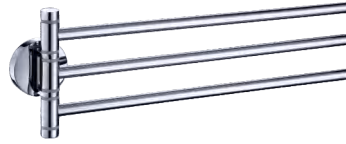

FA-33557
Toilet brush&holder

FA-33500 SERIES

Material: Zinc
Finish: Chrome

FA-33522
Double flexible towel bar

FA-33523
Triple flexible towel bar

FA-33553
Glass shelf

FA-33524
Single towel bar

FA-33548
Double towel bar