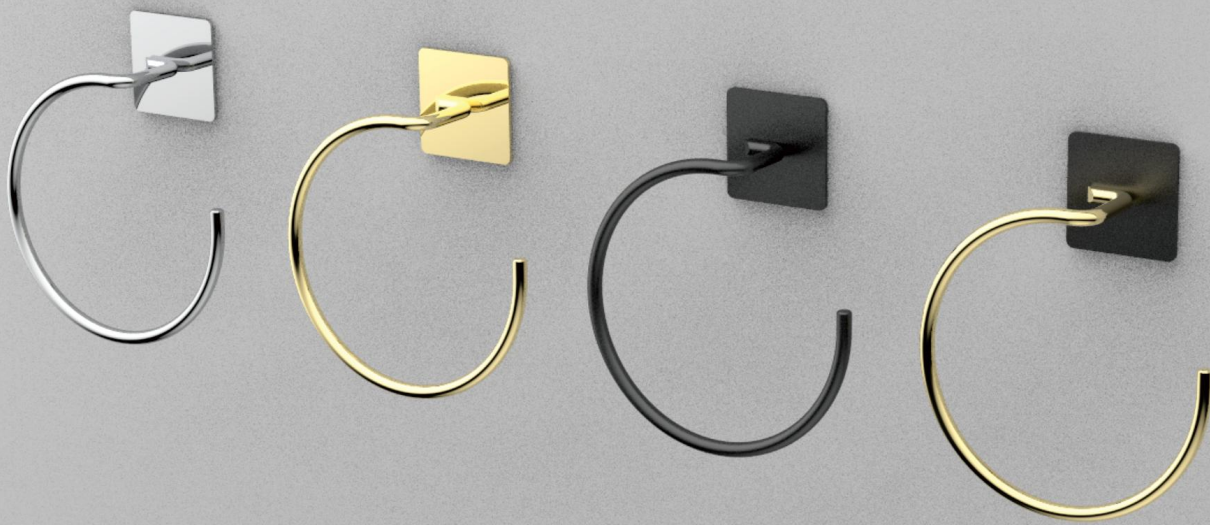

FA-BK61758
Tumbler holder

FA-BK61751
Toilet roll holder

FA-BK61760
Towel ring

FA-BK61724
Single towel bar

FA-BK61751B
Toilet roll holder

FA-BK61757
Toilet brush&holder

- Nail Free
- 3M Sticker

FA-BG36500 SERIES