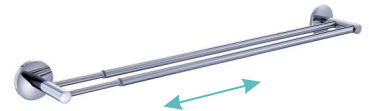

FA-33548T
Double pull-out towel bar