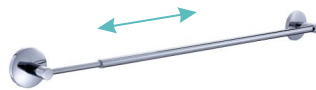

FA-33524T
Single pull-out towel bar