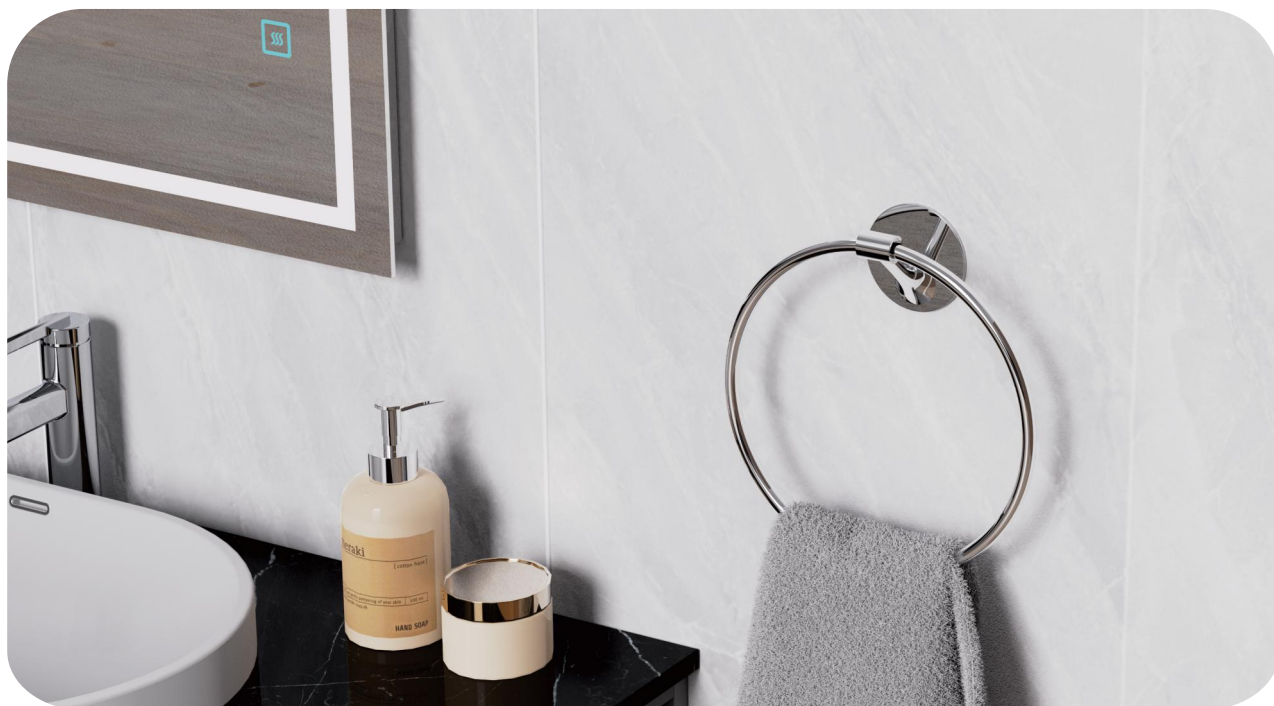

FA-61700 SERIES

New Arrival

Material:SS&Zinc
Finish:Chrome

FA-61754A
Robe hook

FA-61724
Single towel bar