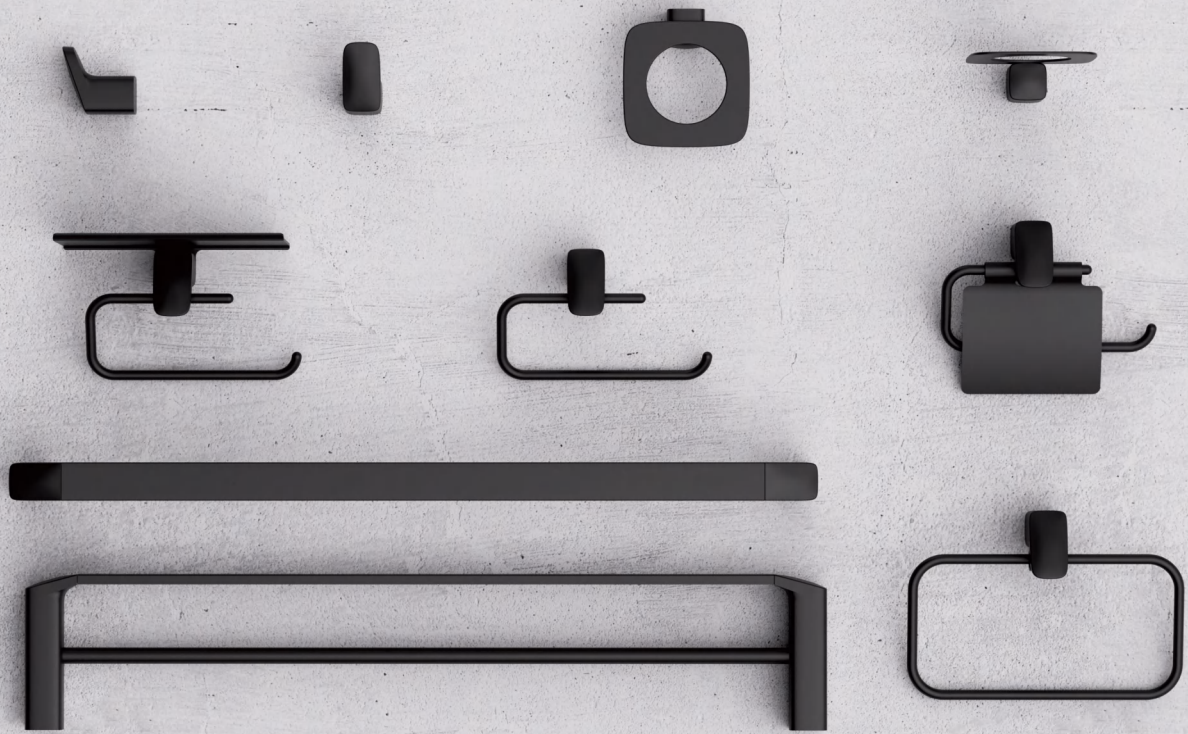

FA-59558
Tumbler holder

FA-59524
Single towel bar

FA-59548
Double towel bar

FA-BK59500 SERIES

Material: Zinc
Finish: Black

FA-BK59554
Robe hook

FA-BK59560
Towel ring

FA-BK59551
Toilet roll holder