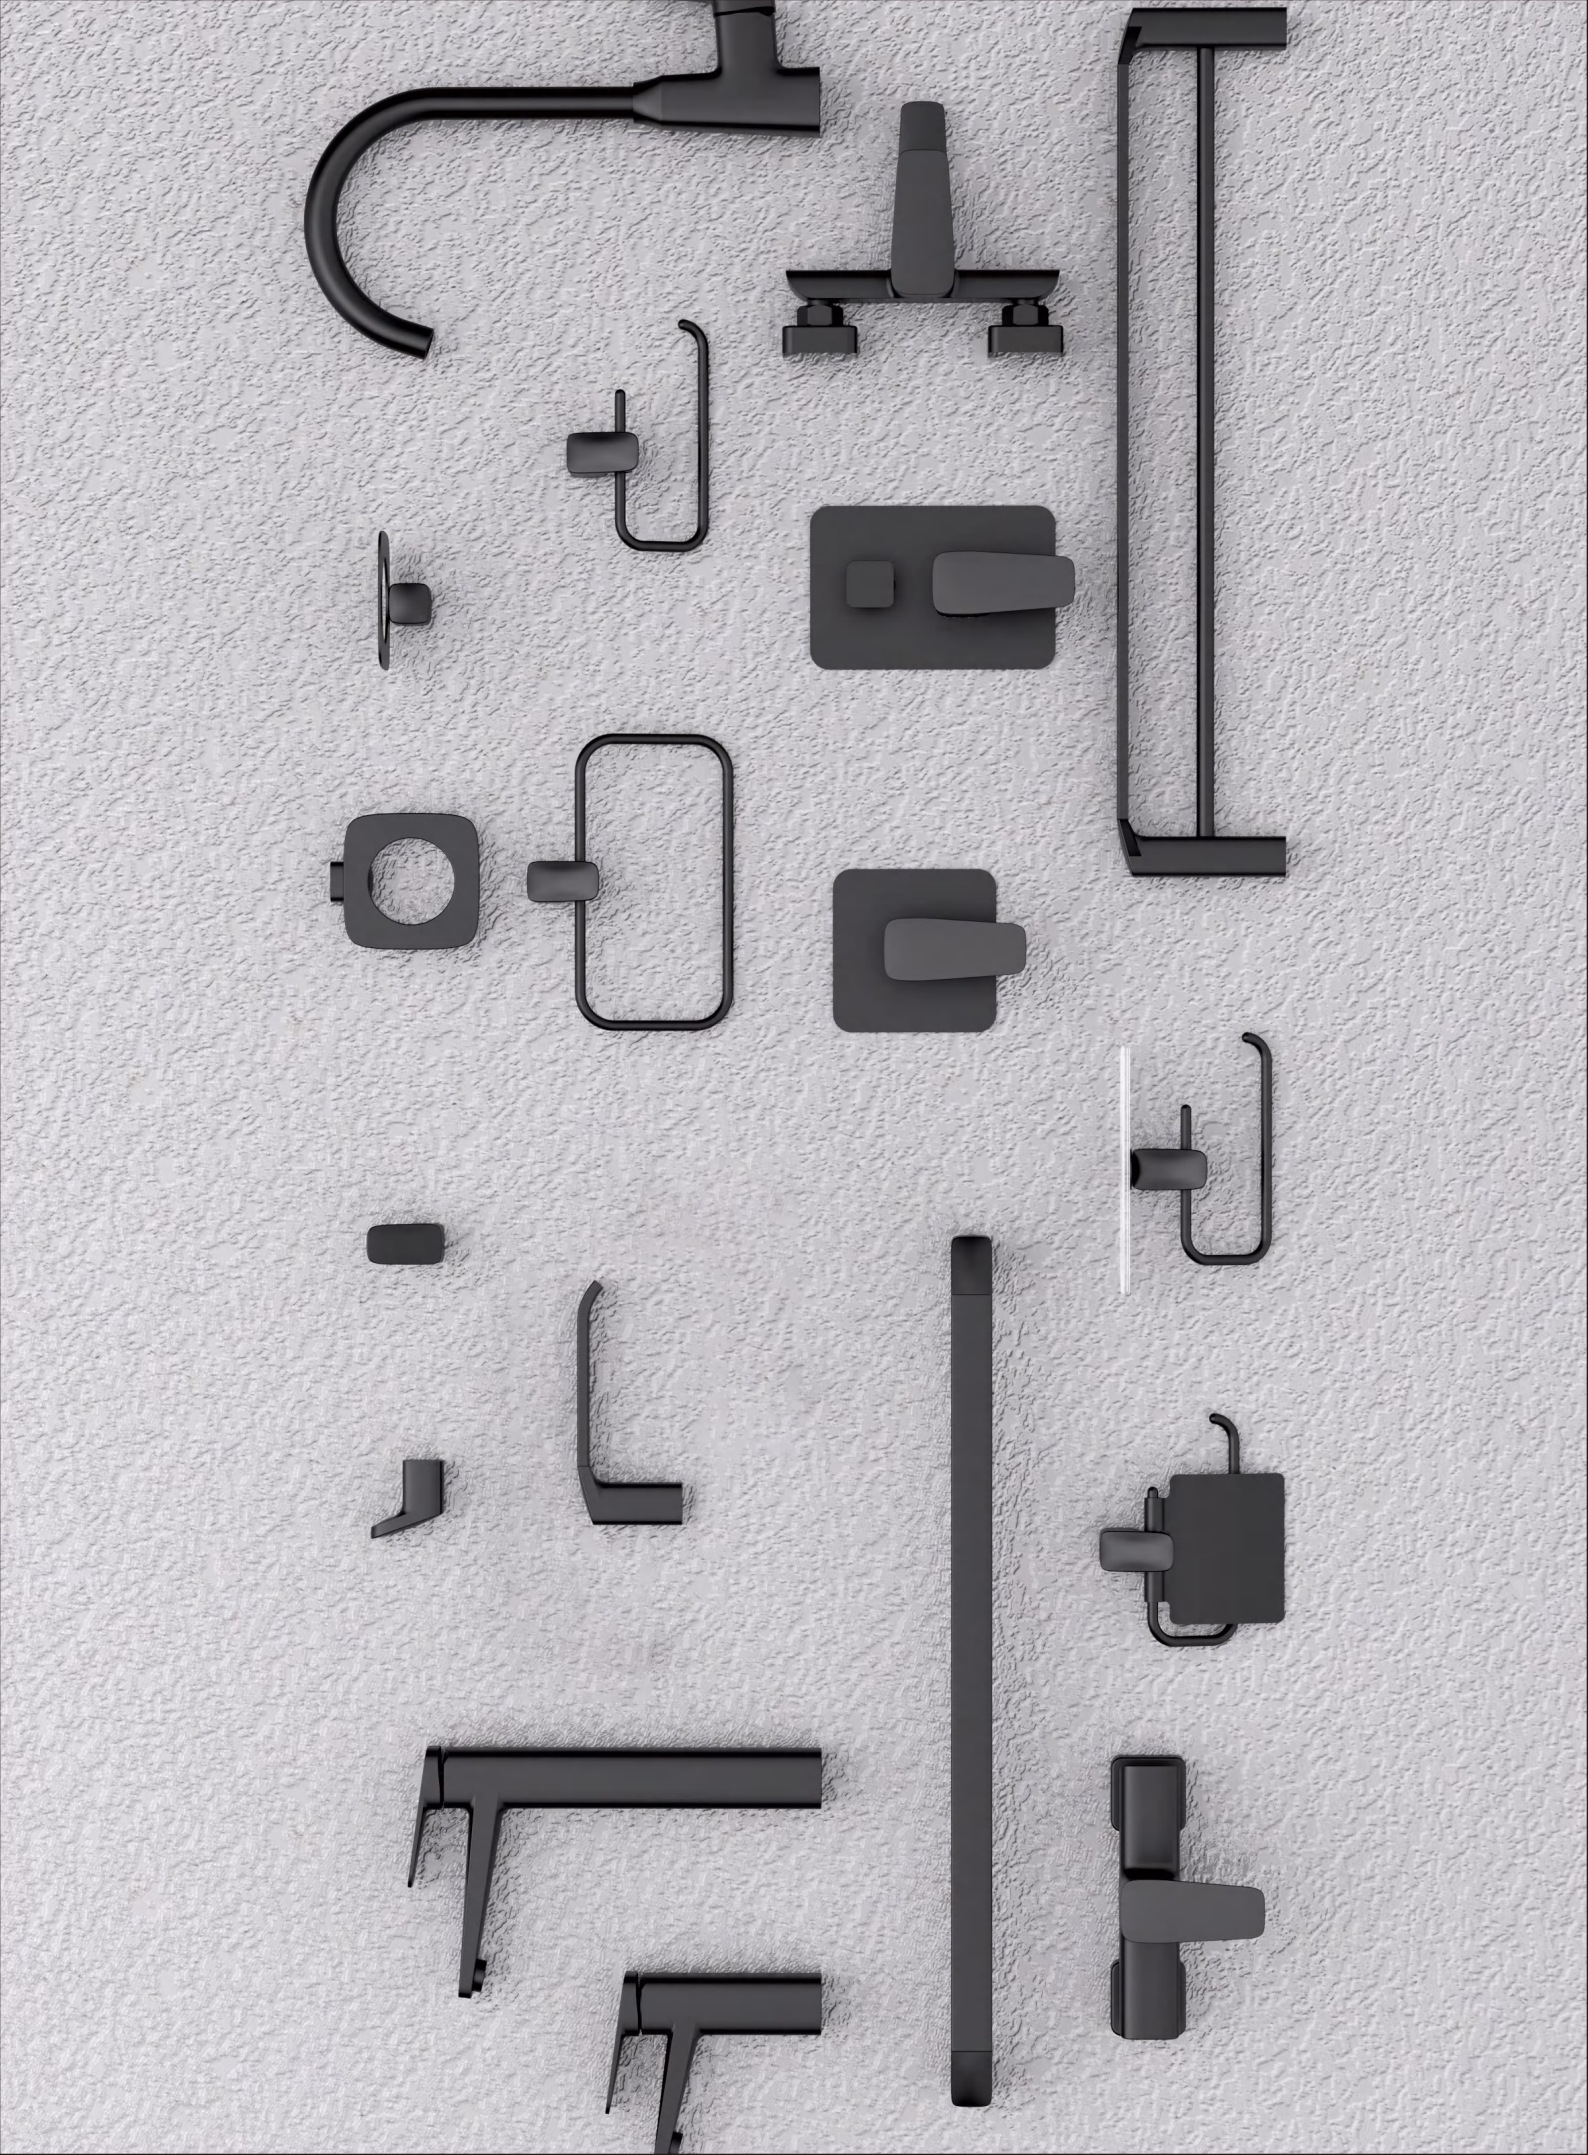

FA-BK58124
Single towel bar

FA-59500 SERIES

Material:Zinc
Finish:Chrome

FA-59554
Robe hook

FA-59560
Towel ring

FA-59551
Toilet roll holder

FA-59551A
Toilet roll holder

FA-59559
Soap holder