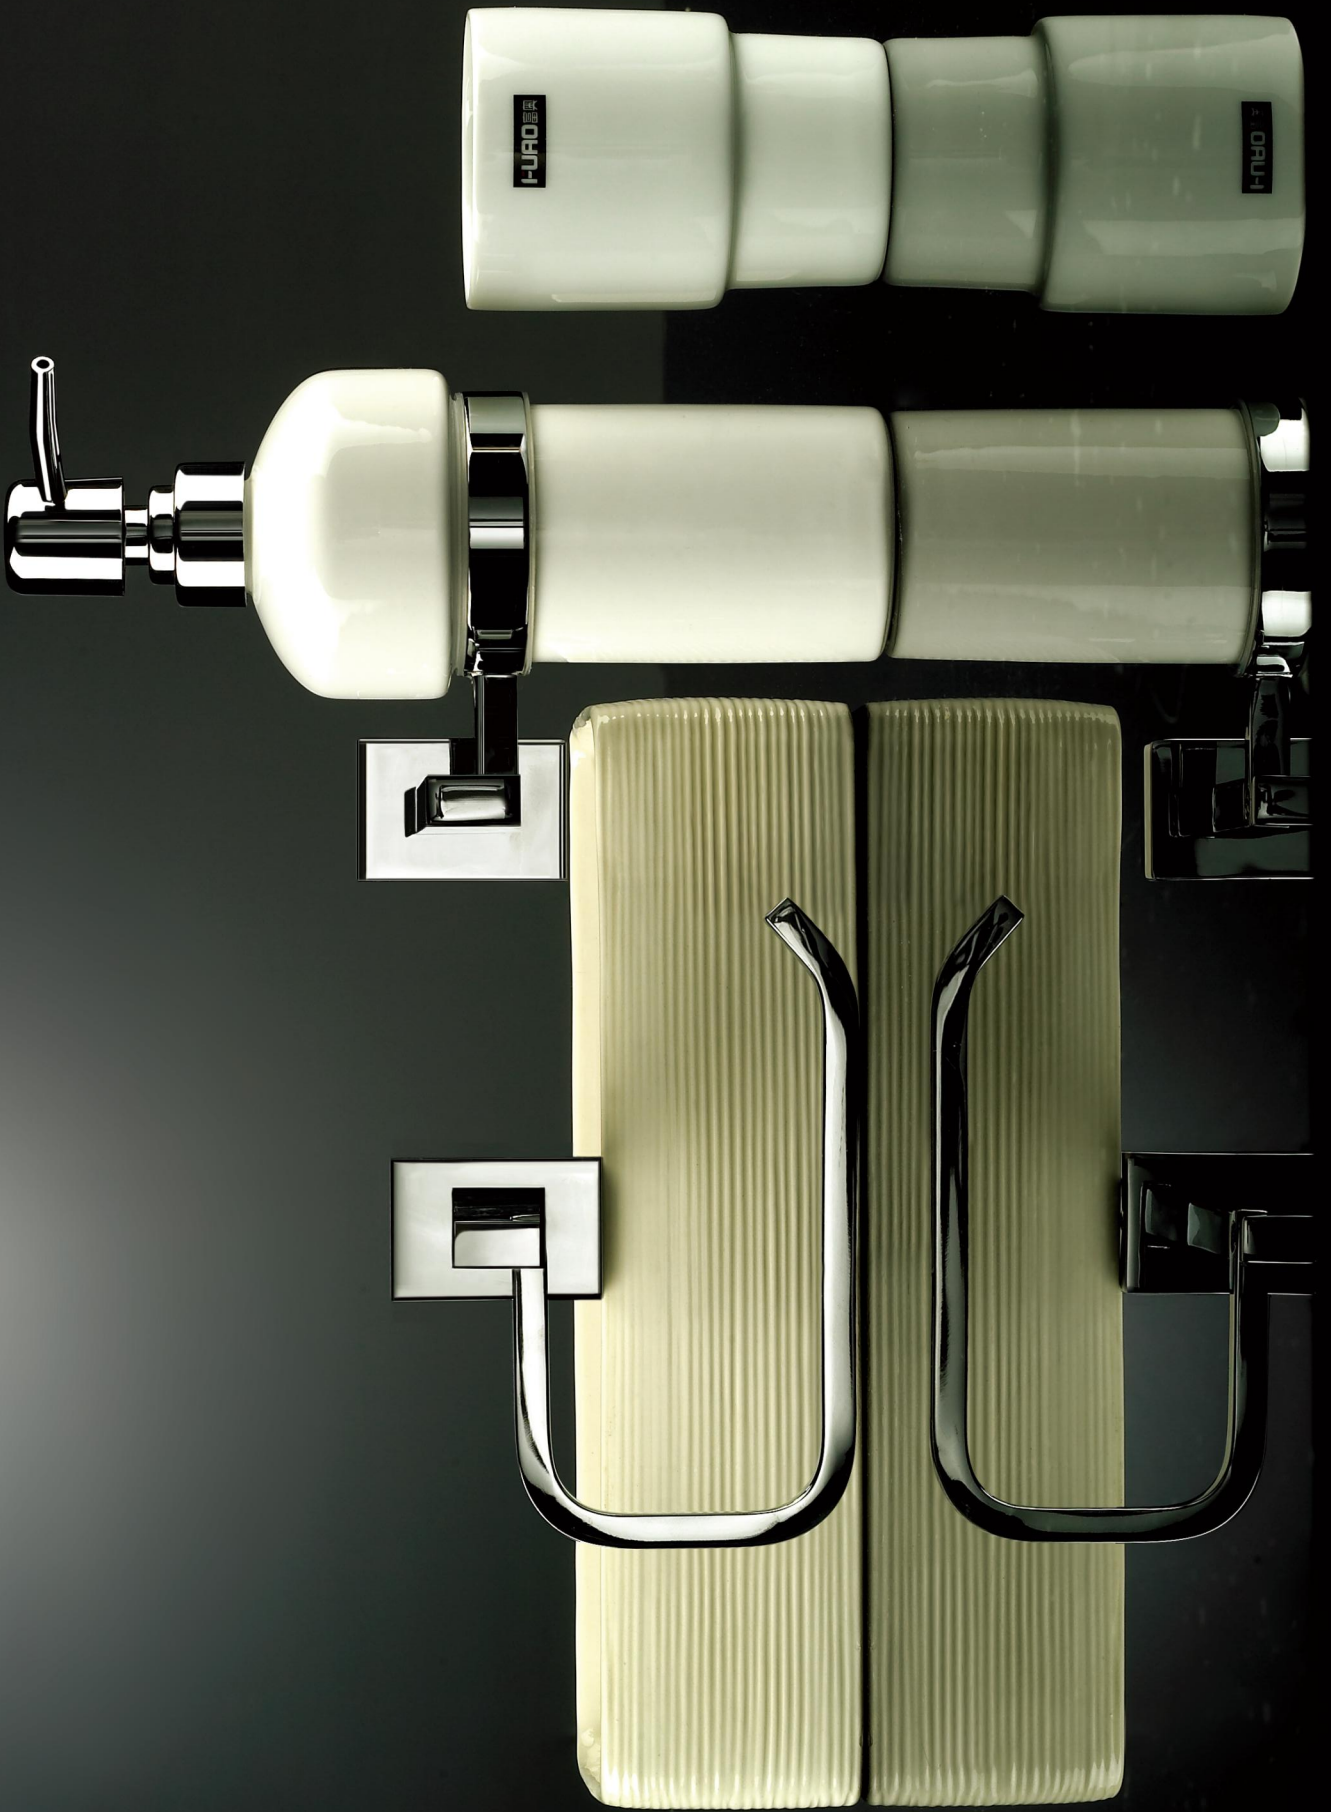

FA-32758
Tumbler holder

FA-32760
Towel ring

FA-327851
Toilet roll holder

FA-32724
Single towel bar

FA-99800 SERIES

Materialc Option1:Brass
Option2:Zinc
Finish: Chrome

FA-99854
Robe hook

FA-99859
Soap holder