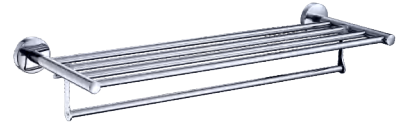

FA-33557
Toilet brush&holder

FA-33500 SERIES

Material: Zinc
Finish: Chrome

FA-33522
Double flexible towel bar

FA-33523
Triple flexible towel bar

FA-33553
Glass shelf

FA-33524
Single towel bar

FA-33548
Double towel bar