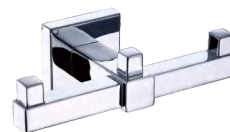

FA-51154B
Triple robe hook