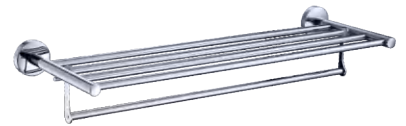

FA-33588
Towel shelf