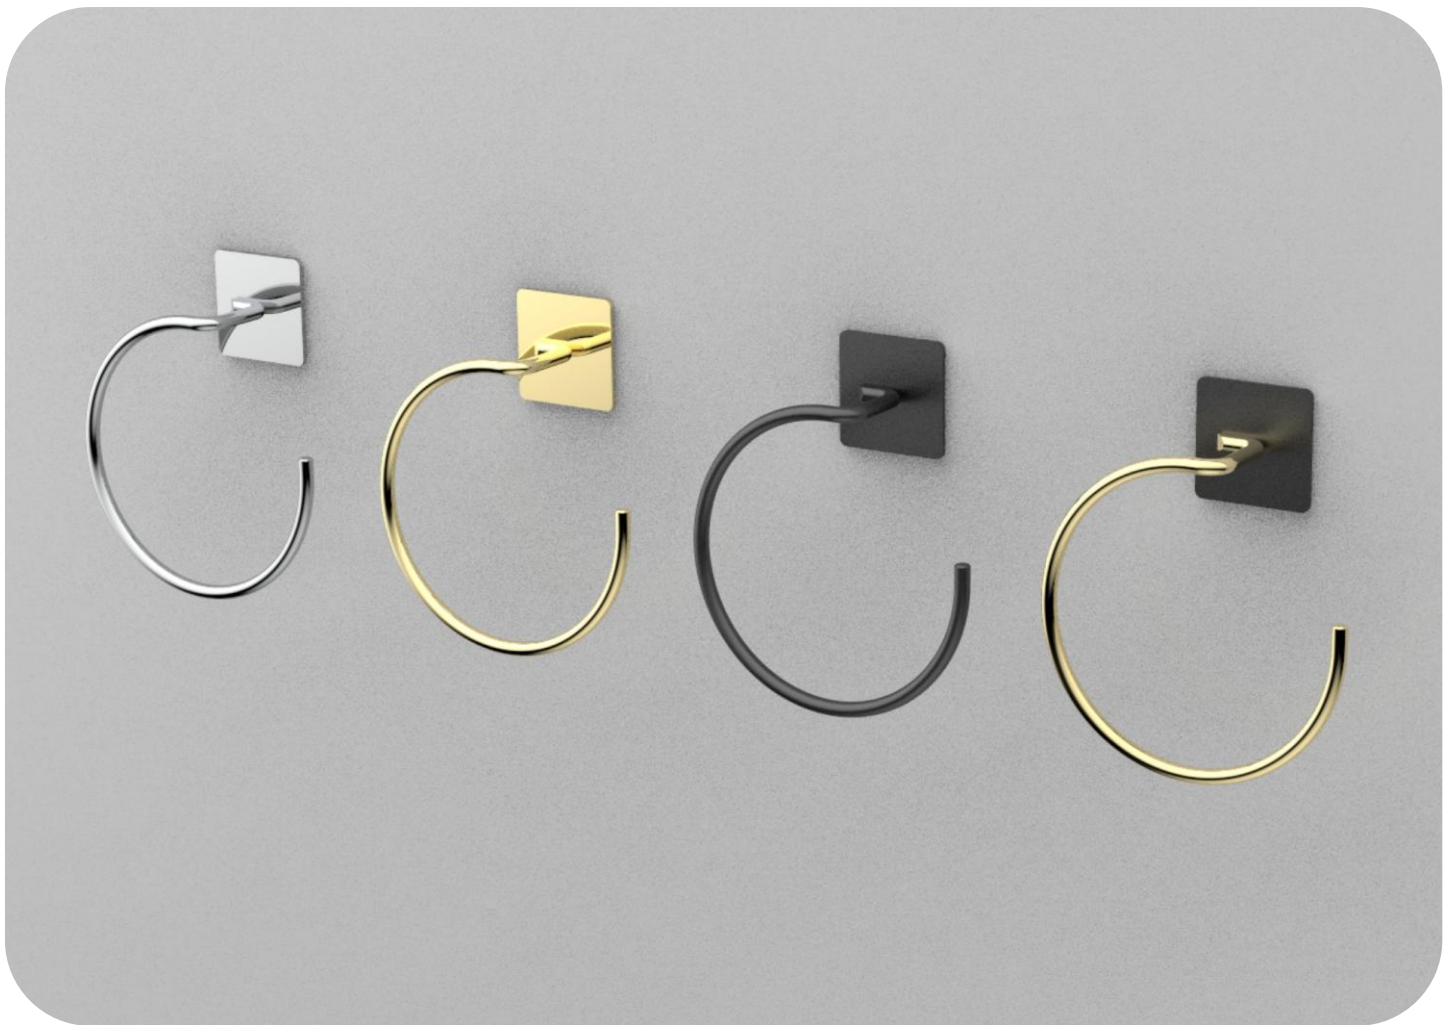

Finish: Gold

Nail Free •
3M Sticker •

FA-GD36554
Robe hook

FA-GD36551
Toilet roll holder

FA-GD36559
Soap holder

FA-GD36558
Tumbler holder

FA-GD36560
Tower ring

FA-GD36524
Single towel bar

FA-GD36557
Toilet brush&holder

FA-GD36553
Glass shelf

Nail Free •
3M Sticker •

FA-BG36500 SERIES

Material: SUS201 & Aluminum

Finish: Black & Gold

FA-BG36554
Robe hook

FA-BG36551
Toilet roll holder