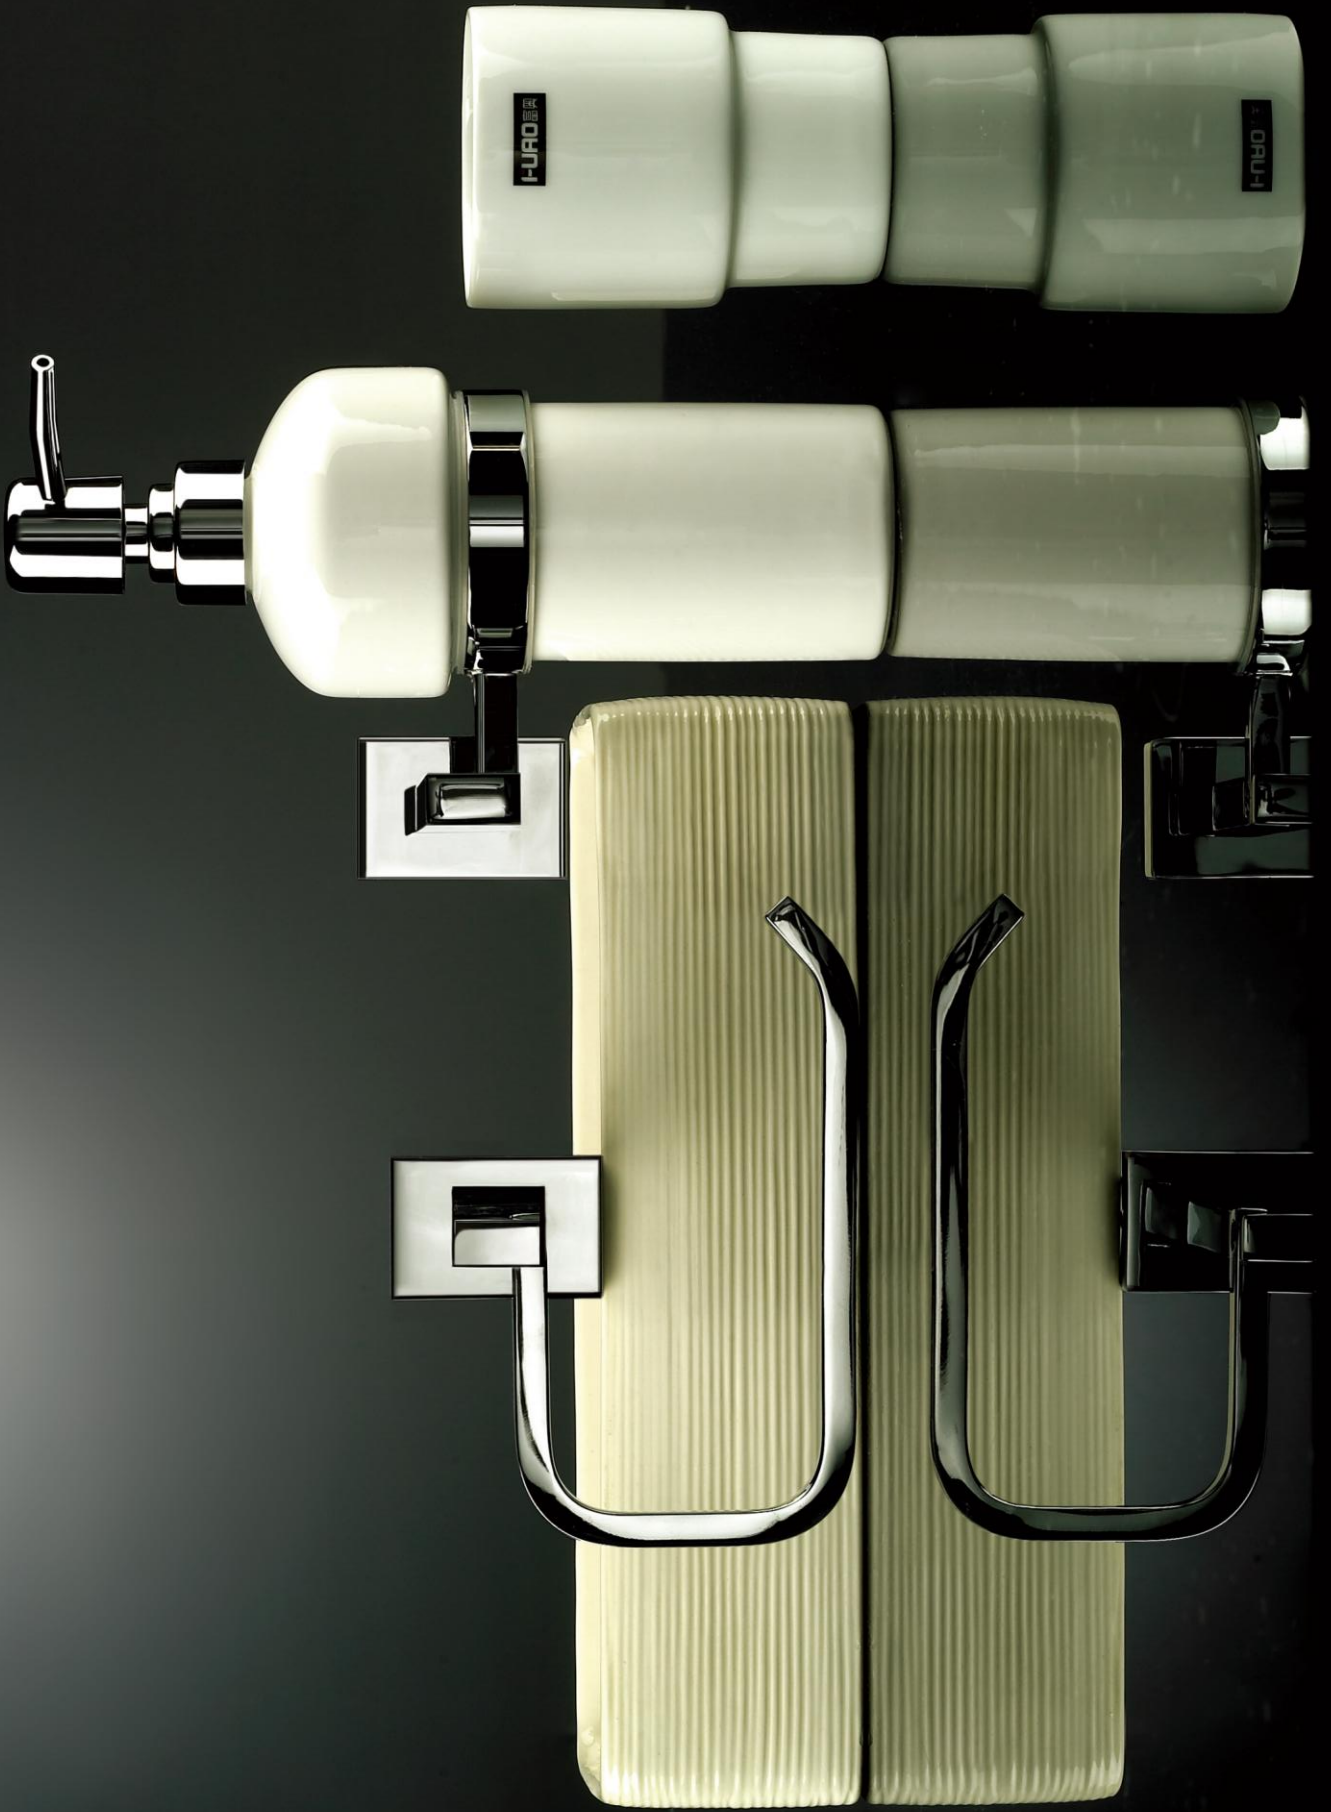

FA-32758
Tumbler holder

FA-32760
Tower ring

FA-327851
Toilet roll holder

FA-32724
Single towel bar

FA-99800 SERIES

Materialc Option1:Brass

Option2:Zinc

Finish: Chrome