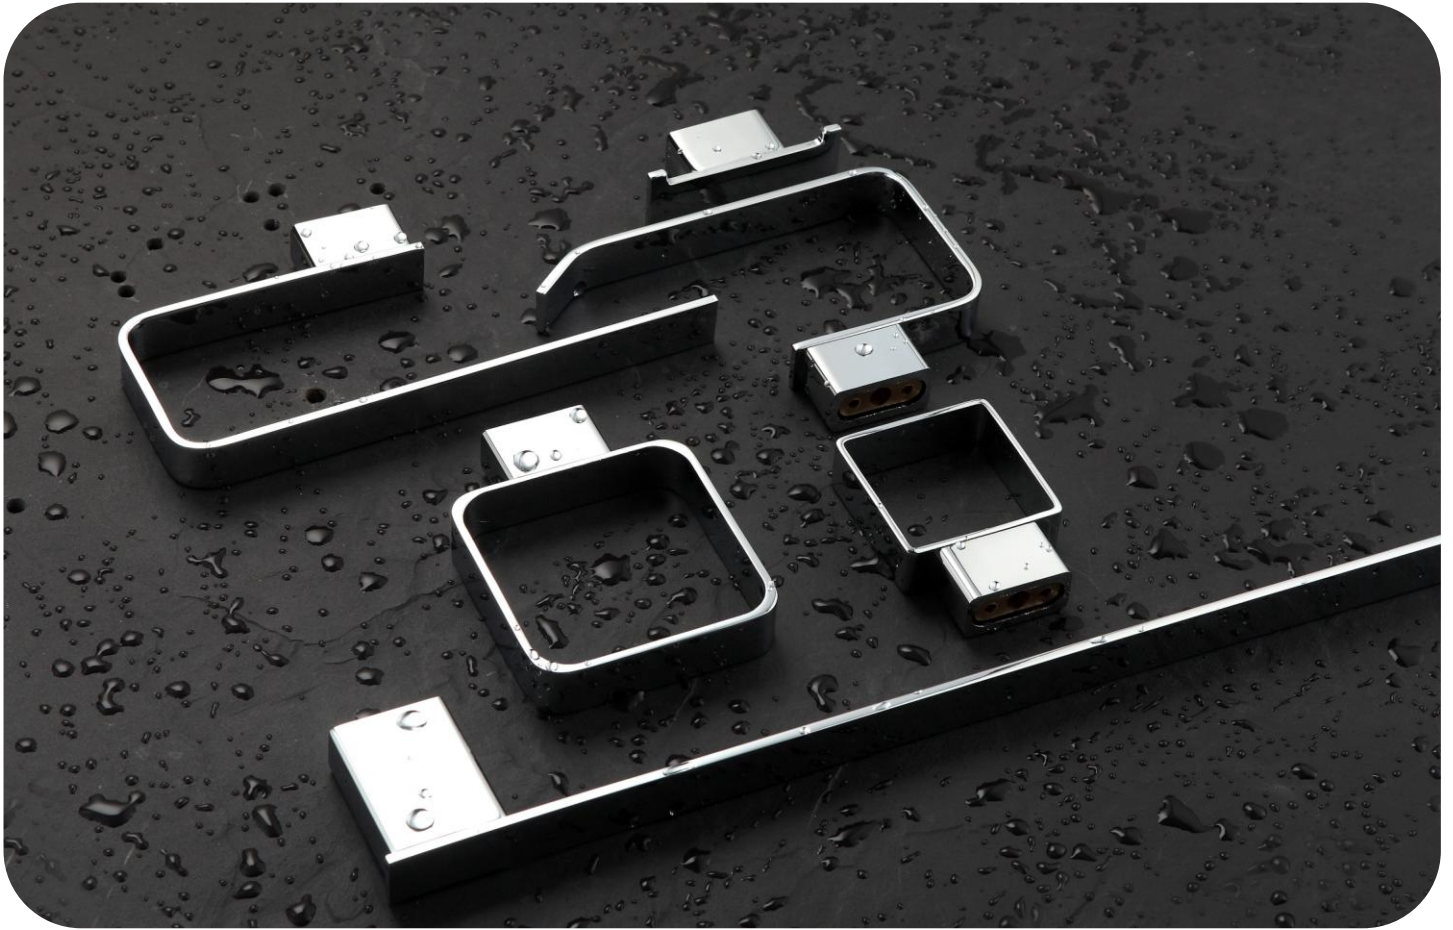

FA-BK57859
Soap holder

FA-BK57858
Tumbler holder

FA-BK57857
Toilet roll holder

FA-SN56800 SERIES

Material:SUS304

Finish: Poilshed Nickel

FA-56854
Robe hook

FA-56851
Toilet roll holder

FA-56824
Single towel bar

FA-56848
Double towel bar