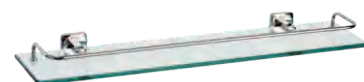

FA-88657
Toilet brush & holder

FA-88624
Single towel bar

FA-88648
Double towel bar

FA-88688
Towel shelf

FA-88653
Glass shelf

FA-11300 SERIES

Material Option 1: Brass

Option 2: Zinc