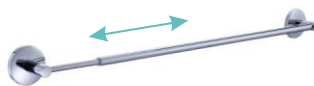

FA-33524T
Single pull-out towel bar