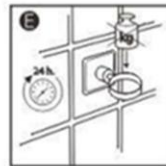

FA-SN36951B
Toilet roll holder

FA-SN36960
Tower ring

FA-SN36957
Toilet brush&holder

FA-SN36924
Single towel bar

**Installation
method:**
(NO NEED TO
DRILL THE TILES)

Nail Free •
3M Sticker •

FA-BK57954
Robe hook