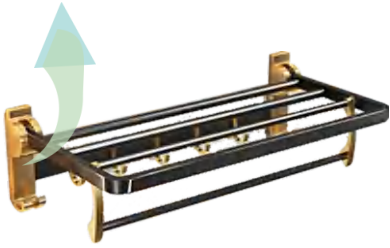

FA-BK5512
Bowl holder

FA-BK5911
Kitchenware holder

FA-BK5912
Kitchenware holder

FA-BK5711
Pot cover holder

FA-BK5712
Sponge holder

Bathroom accessories set

Material:Aluminum

FA-BG6682
Towel shelf