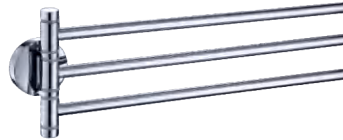

FA-33557
Toilet brush&holder

FA-33500 SERIES

Material: Zinc

Finish: Chrome

FA-33522
Double flexible towel bar

FA-33523
Triple flexible towel bar

FA-33553
Glass shelf

FA-33524
Single towel bar