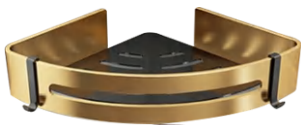

Bathroom accessories set

Material:Aluminum

FA-BG5815
Hooks

FA-BG3201
Double towel bar