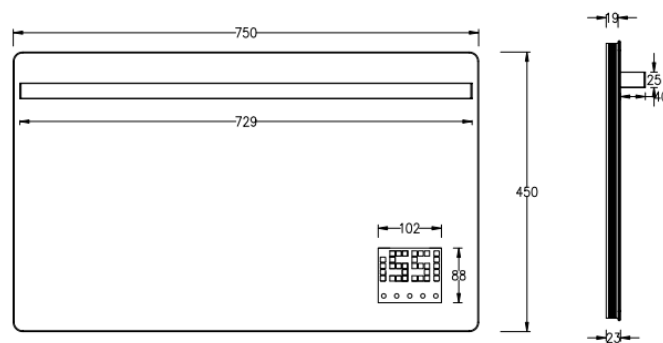

加热方式/Function : 石墨烯加热 /Graphene Heating

安装方式/Installation : 室内挂壁 /Wall-mounted

尺寸规格/Size : 450*750*64mm

出线方式/Outletcable : 左右出线/Left/Right

Care for Your healthy Life

BEST SELLING

铝合金速热电热毛巾架

Aluminum smart electric towel warmer