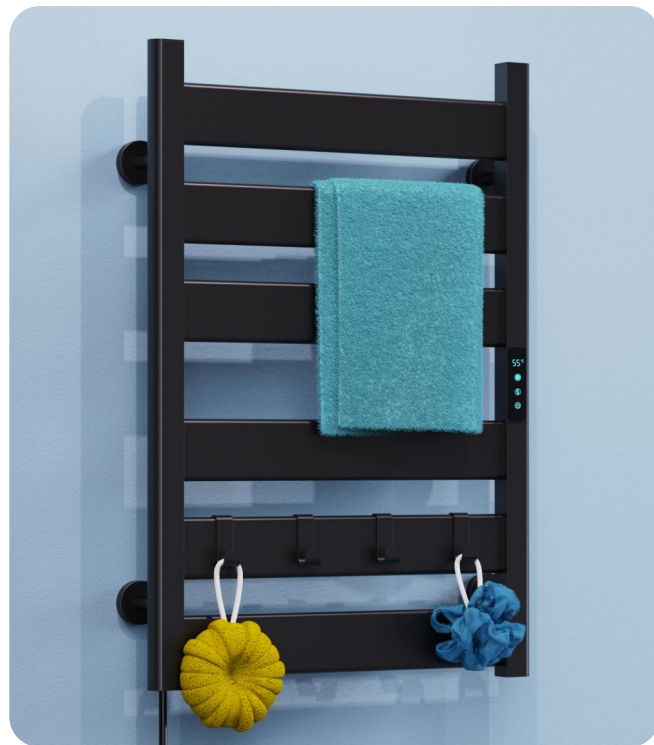

尺寸规格/Size : 615*430*224mm

出线方式/Outlet cable : 左右出线/Left/Right

ART&DESIGN

SMART ELECTRIC TOWEL WARMER

Item No.:XN-WH608

智能电热毛巾架

SMART ELECTRIC TOWEL WARMER

Item No.:XN-WH608