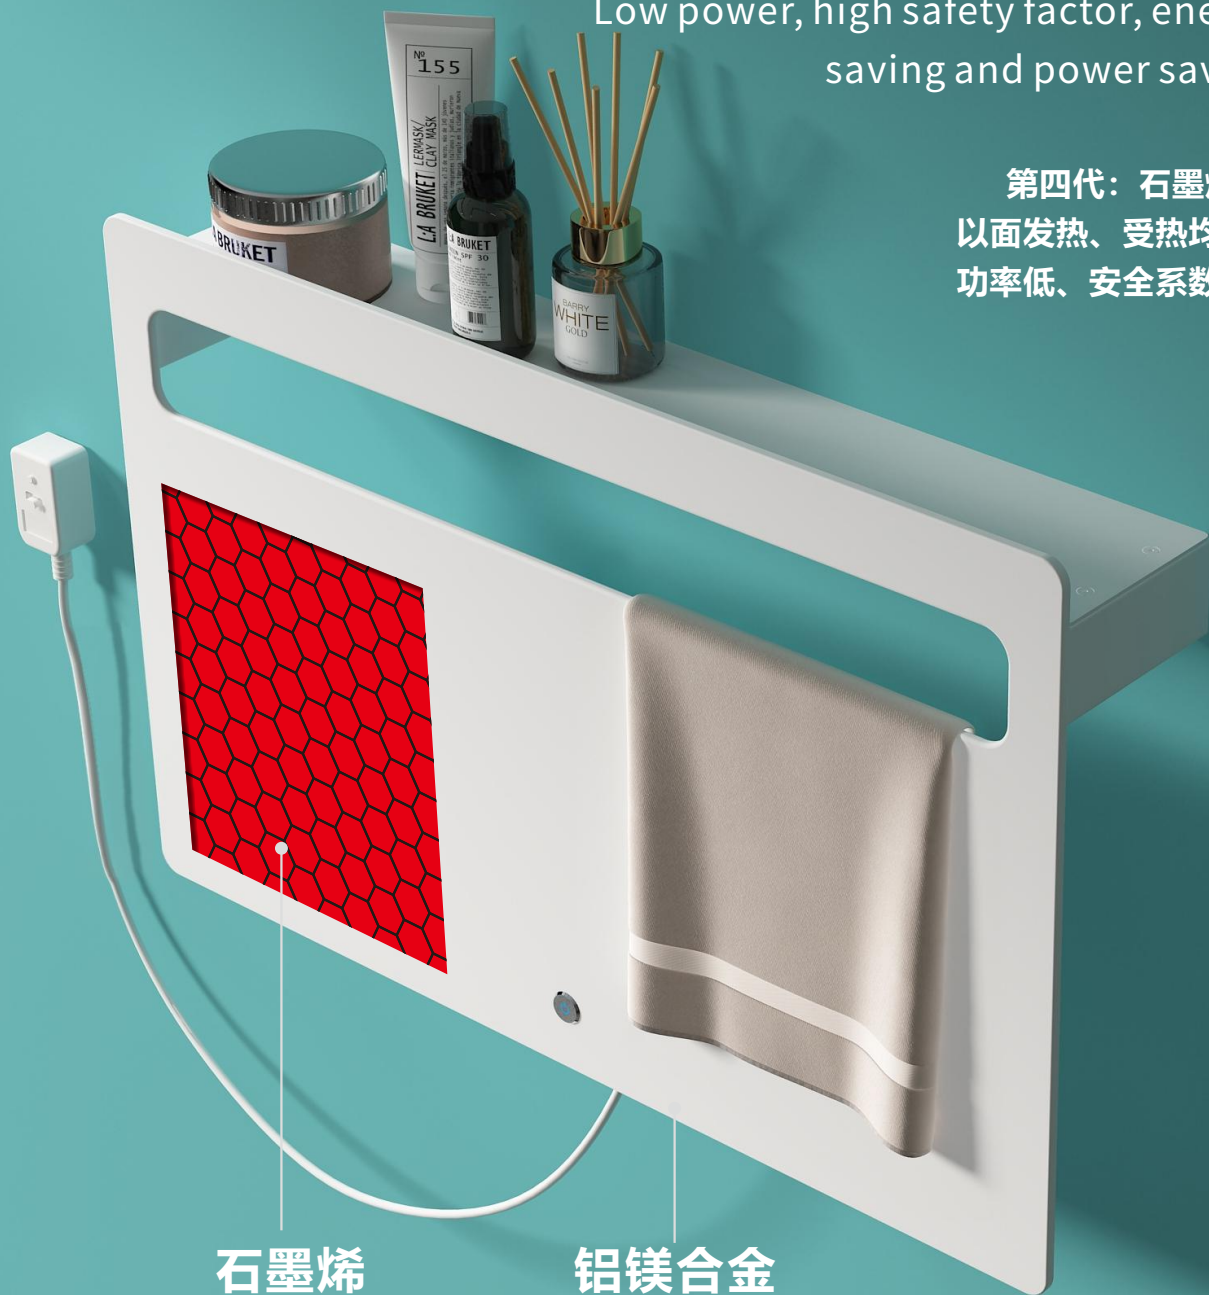

石墨烯导热优势

Graphene is a large-area plate that is heated evenly by heating. Low power, high safety factor, energy saving and power saving.

第四代：石墨烯
以面发热、受热均匀、
功率低、安全系数高。

石墨烯
Graphene

铝镁合金
6mm超厚集成面板
6mm aluminum-magnesium alloy