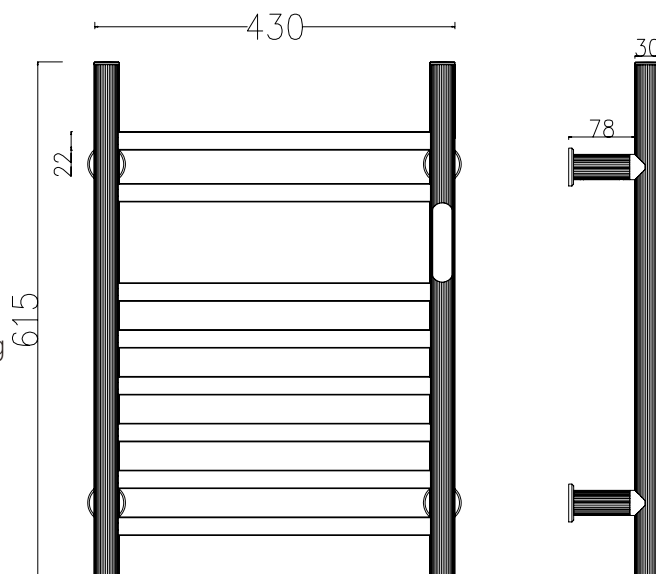

尺寸规格/Size : 615*430*224mm

出线方式/Outlet cable : 左右出线/Left/Right

ART&DESIGN

SMART ELECTRIC TOWEL WARMER

Item No.:XN-WH608

智能电热毛巾架

SMART ELECTRIC TOWEL WARMER

Item No.:XN-WH608