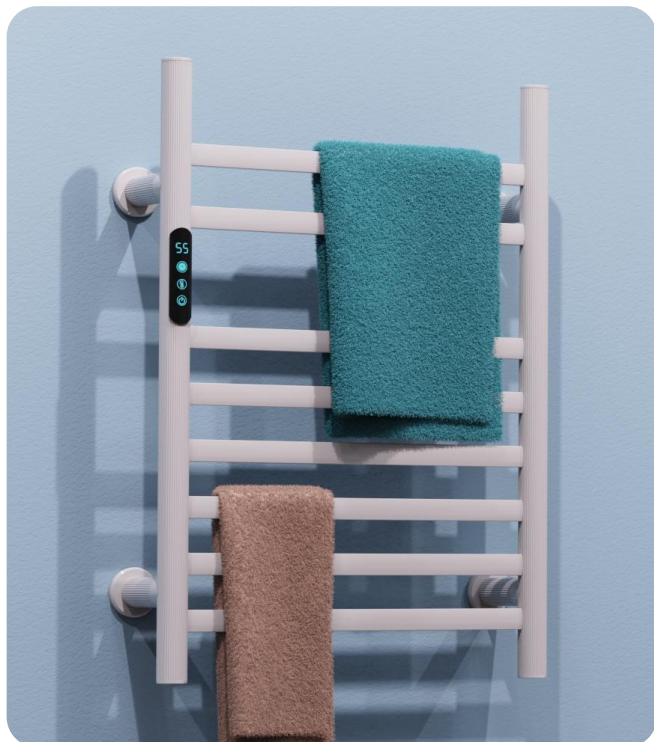

Care for Your healthy Life

BEST SELLING

Aluminum smart electric towel warmer

Item No.:XN-WH603

智能电热毛巾架

SMART ELECTRIC TOWEL WARMER

Item No.:XN-WH603

Item No.:XN-BK603