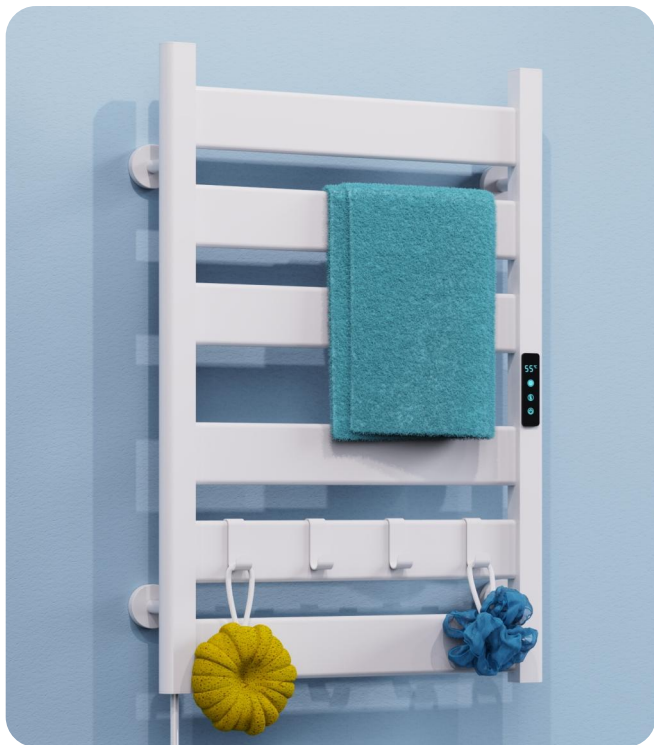

尺寸规格/Size : 615*430*224mm

出线方式/Outlet cable : 左右出线/Left/Right

ART&DESIGN

SMART ELECTRIC TOWEL WARMER

Item No.:XN-WH608

智能电热毛巾架

SMART ELECTRIC TOWEL WARMER

Item No.:XN-WH608