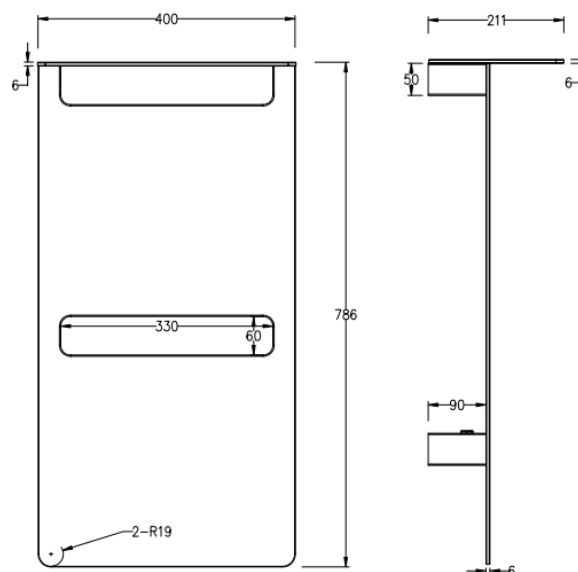

加热方式/Function : Graphene Heating

安装方式/Installation : 室内挂壁 /Wall-mounted

尺寸规格/Size : 786*400*211mm

出线方式/ Outlet cable : 左右出线/Left/Right

石墨烯导热优势

Graphene is a large-area plate that is heated evenly by heating. Low power, high safety factor, energy saving and power saving.