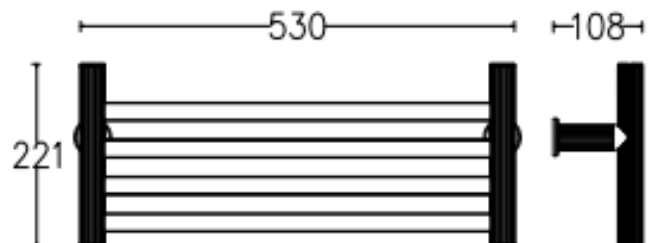

机身材质/Material : 太空铝/Aluminum

加热方式/Function : 合金发热丝/Alloy wire heating

安装方式/Installation : 室内挂壁 /Wall-mounted

尺寸规格/Size : 800*440*91mm

出线方式/Outlet cable : 左右出线/Left/Right

Care for Your healthy Life

智能电热毛巾架

SMART ELECTRIC TOWEL WARMER

加热方式/Function : 合金发热丝/Alloy wire heating

安装方式/Installation : 室内挂壁 /Wall-mounted

尺寸规格/Size : 530*221*108mm

出线方式/Outlet cable : 左右出线/Left/Right

技术革新

石墨烯直接导热

Graphene heating, graphene is in direct contact with tempered glass,
The glass surface is in direct contact with the physical
object, and the heat transfer efficiency is high.