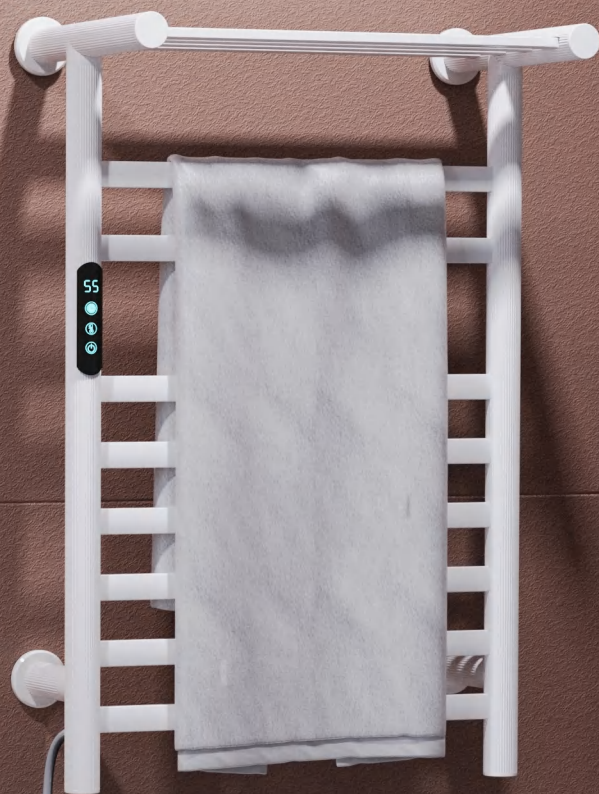

智能电热毛巾架

SMART ELECTRIC TOWEL WARMER

Item No.:XN-WH601