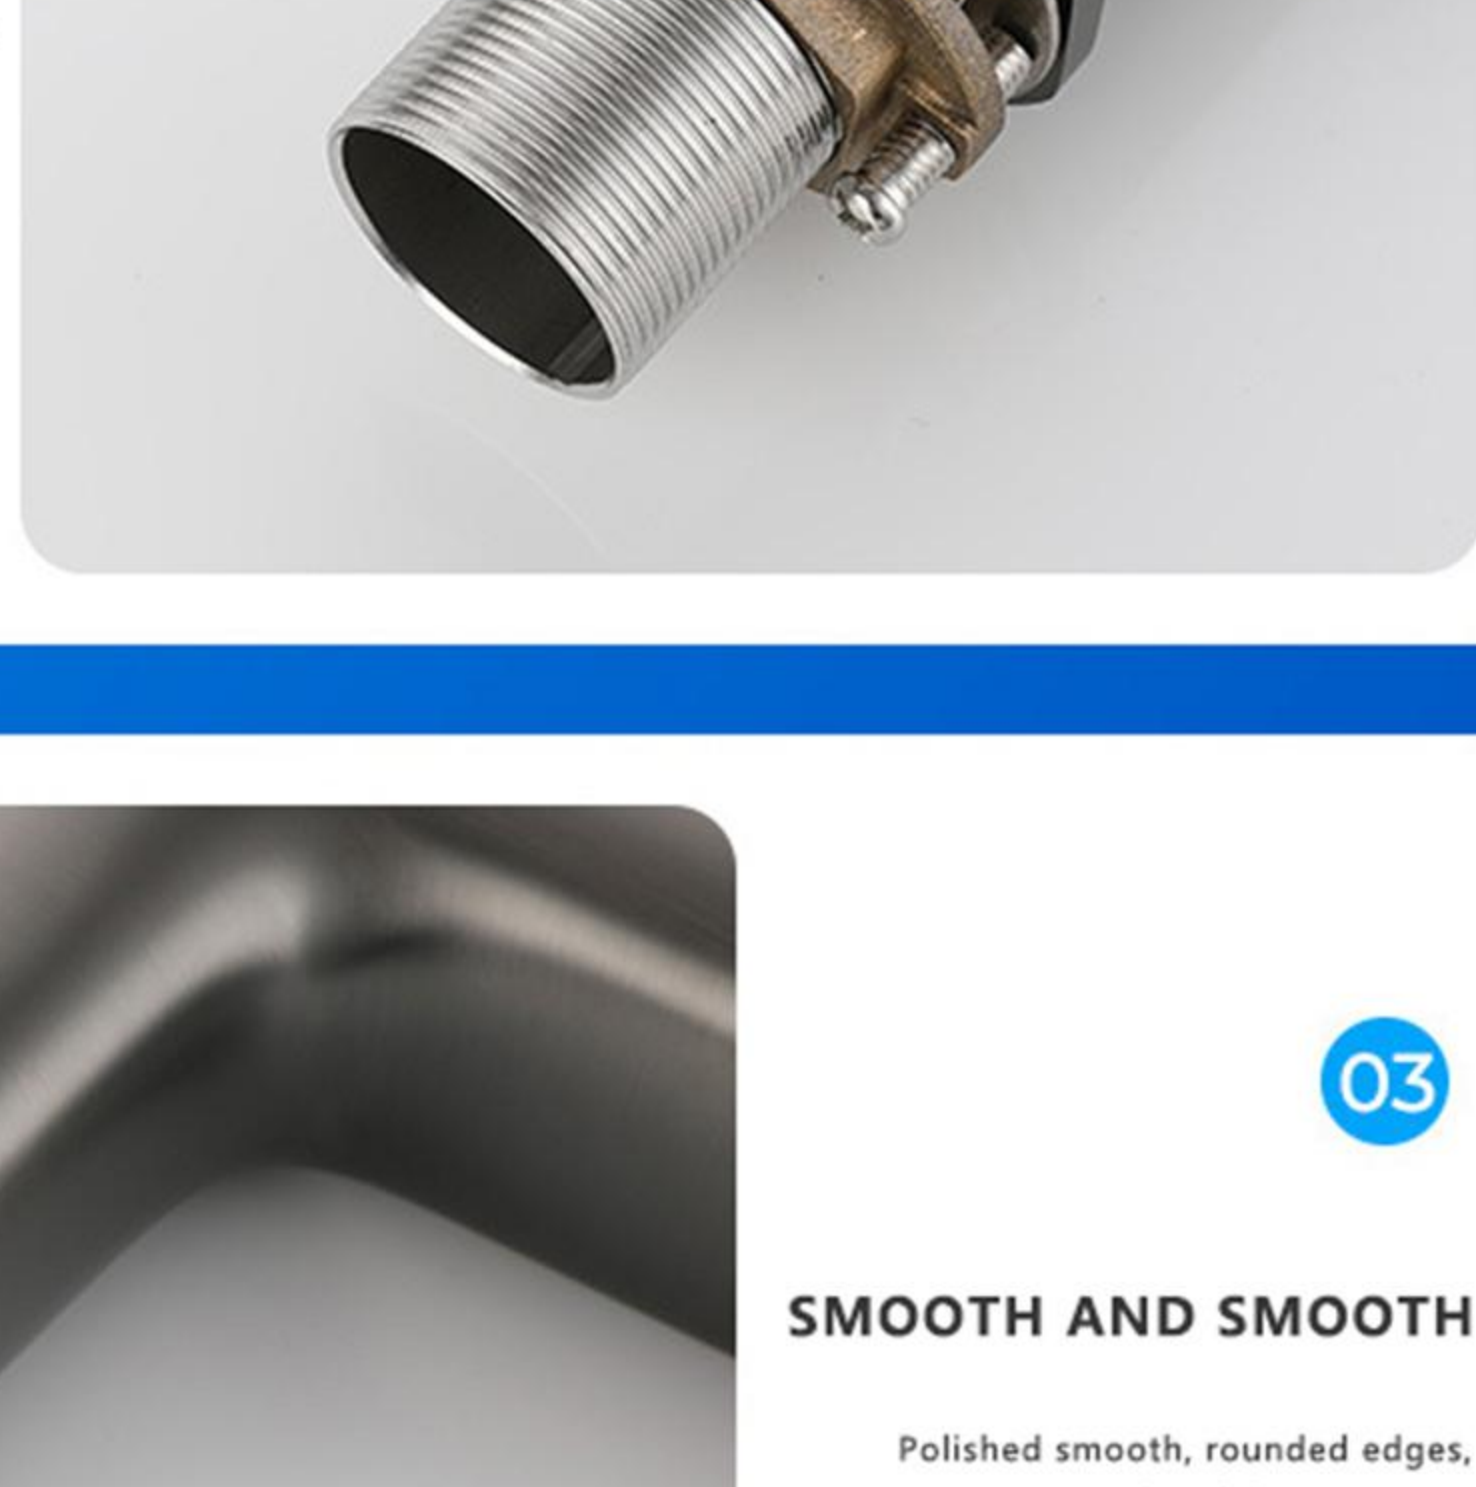

01

THE HANDLE IS DELICATE AND COMFORTABLE

Ergonomic, comfortable handheld radian, smooth opening and closing, not easy to wear.

02

STRENGTHEN THE BASE

Thicken and tighten the base, with clear and visible threads for stable placement.

03

SMOOTH AND SMOOTH

Polished smooth, rounded edges, with a delicate texture.