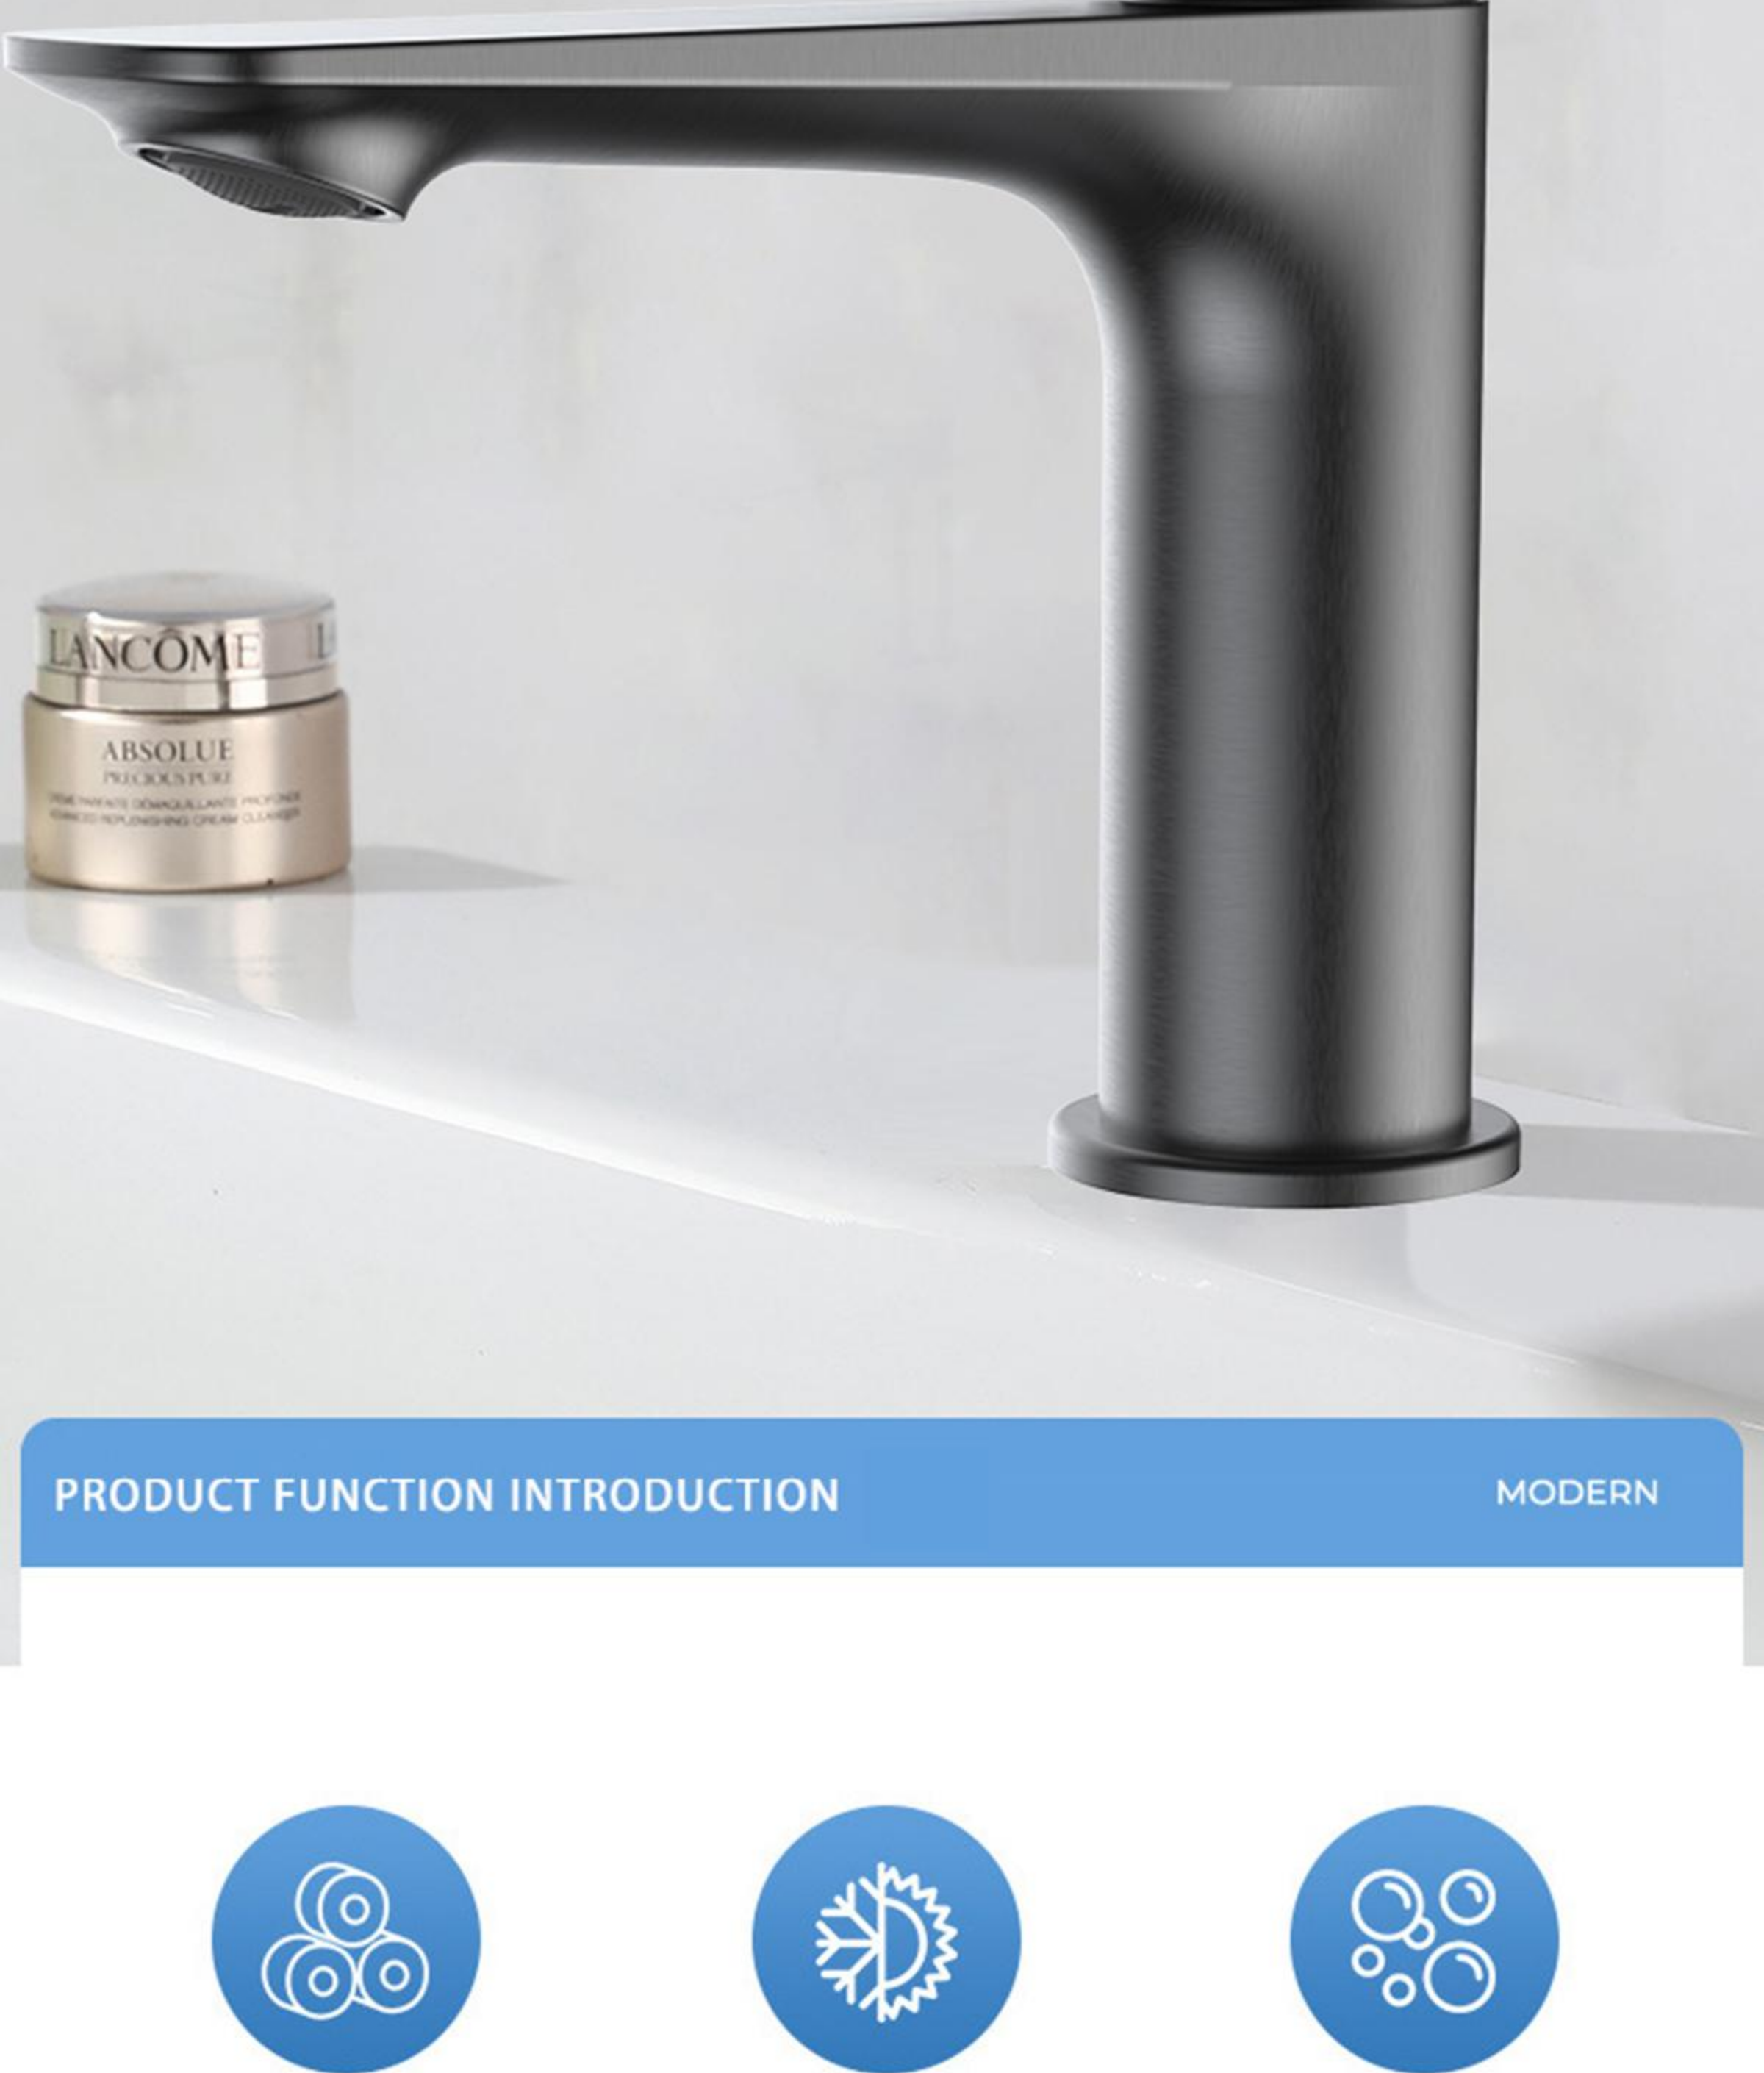

BASIN MIXER

BASIN FAUCET

COLD AND HOT DUAL CONTROL

SIMPLE TEXTURE, OPENING UP A NEW BATHROOM EXPERIENCE.

PRODUCT FUNCTION INTRODUCTION

MODERN

Brass Material

Cold Hot Double

Soft Foaminc

Intecrated Moldinc

Ceramic Cartridge

Easy Installation