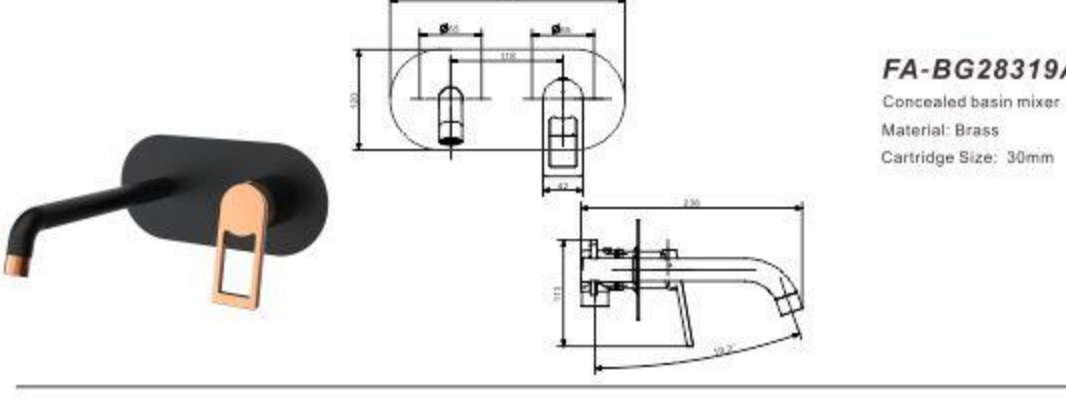

**FA-BG28301**  
Basin mixer faucet  
Material: Brass  
Cartridge Size: 30mm

**FA-BG28319**  
Concealed basin mixer faucet  
Material: Brass  
Cartridge Size: 30mm

**FA-BG28301A**  
Basin mixer faucet  
Material: Brass  
Cartridge Size: 30mm

**FA-BG28304**  
Kitchen mixer faucet  
Material: Brass  
Cartridge Size: 30mm

**FA-BG28319A**  
Concealed basin mixer faucet  
Material: Brass  
Cartridge Size: 30mm

**FA-BG28302**  
Shower mixer faucet  
Material: Brass  
Cartridge Size: 30mm

**FA-BG28325**  
Concealed shower faucet  
Material: Brass  
Cartridge Size: 30mm

**FA-BG28303**  
Bathhub mixer faucet  
Material: Brass  
Cartridge Size: 30mm

**FA-BG28321B**  
Concealed shower faucet  
Material: Brass  
Cartridge Size: 30mm

**FA-BG28321**  
Concealed shower faucet  
Material: Brass  
Cartridge Size: 30mm

**FA-BG28321A**  
Concealed shower set  
Material: Brass  
Cartridge Size: 30mm

**FA-BG28325A**  
Concealed shower set  
Material: Brass  
Cartridge Size: 30mm