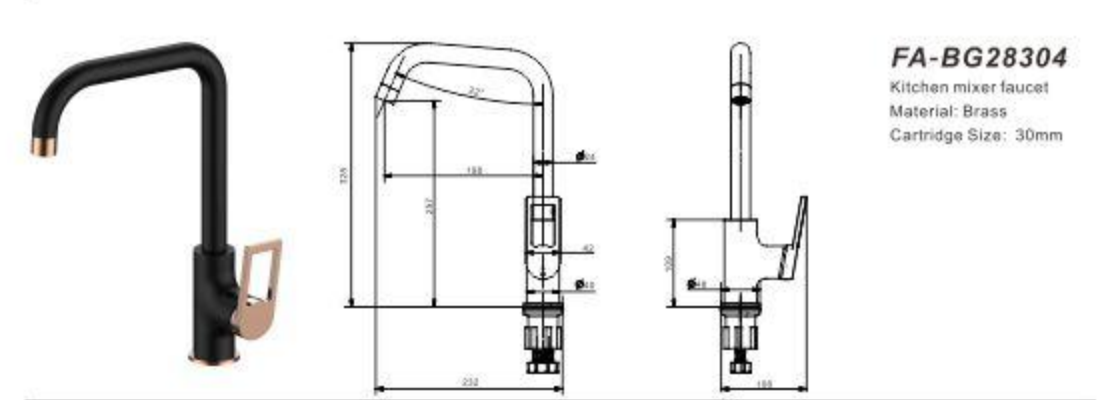

**FA-BG28301**  
Basin mixer faucet  
Material: Brass  
Cartridge Size: 30mm

**FA-BG28319**  
Concealed basin mixer faucet  
Material: Brass  
Cartridge Size: 30mm

**FA-BG28301A**  
Basin mixer faucet  
Material: Brass  
Cartridge Size: 30mm

**FA-BG28304**  
Kitchen mixer faucet  
Material: Brass  
Cartridge Size: 30mm

**FA-BG28319A**  
Concealed basin mixer faucet  
Material: Brass  
Cartridge Size: 30mm

**FA-BG28302**  
Shower mixer faucet  
Material: Brass  
Cartridge Size: 30mm

**FA-BG28325**  
Concealed shower faucet  
Material: Brass  
Cartridge Size: 30mm

**FA-BG28303**  
Bathhub mixer faucet  
Material: Brass  
Cartridge Size: 30mm

**FA-BG28321B**  
Concealed shower faucet  
Material: Brass  
Cartridge Size: 30mm

**FA-BG28321**  
Concealed shower faucet  
Material: Brass  
Cartridge Size: 30mm

**FA-BG28321A**  
Concealed shower set  
Material: Brass  
Cartridge Size: 30mm

**FA-BG28325A**  
Concealed shower set  
Material: Brass  
Cartridge Size: 30mm