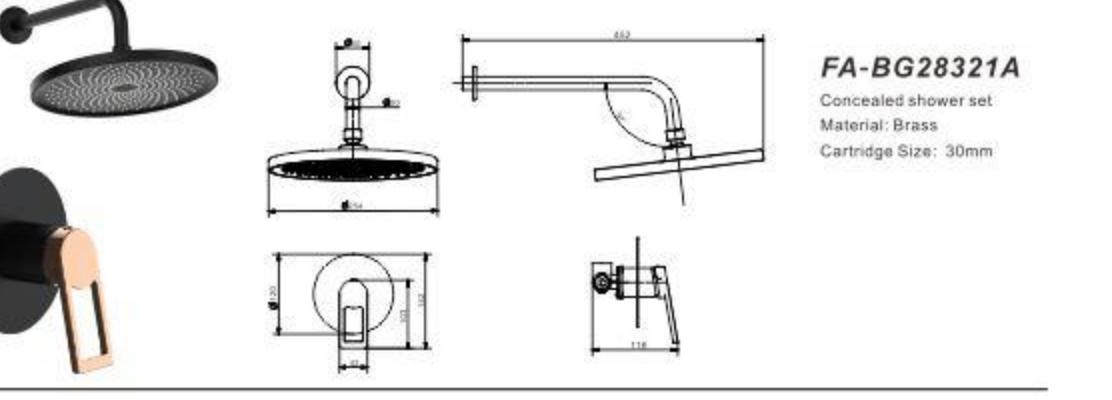

**FA-BG28304**  
Kitchen mixer faucet  
Material: Brass  
Cartridge Size: 30mm

**FA-BG28319A**  
Concealed basin mixer faucet  
Material: Brass  
Cartridge Size: 30mm

**FA-BG28302**  
Shower mixer faucet  
Material: Brass  
Cartridge Size: 30mm

**FA-BG28325**  
Concealed shower faucet  
Material: Brass  
Cartridge Size: 30mm

**FA-BG28303**  
Bathhub mixer faucet  
Material: Brass  
Cartridge Size: 30mm

**FA-BG28321B**  
Concealed shower faucet  
Material: Brass  
Cartridge Size: 30mm

**FA-BG28321**  
Concealed shower faucet  
Material: Brass  
Cartridge Size: 30mm

**FA-BG28321A**  
Concealed shower set  
Material: Brass  
Cartridge Size: 30mm

**FA-BG28325A**  
Concealed shower set  
Material: Brass  
Cartridge Size: 30mm

Venice

**FA-BG28328A**  
Concealed shower faucet  
Material: Brass  
Cartridge Size: 30mm

**FA-28301**  
Basin mixer faucet  
ø25mm

**FA-28301A**  
Basin mixer faucet  
ø25mm

**FA-28319A**  
Concealed basin mixer faucet  
ø30mm