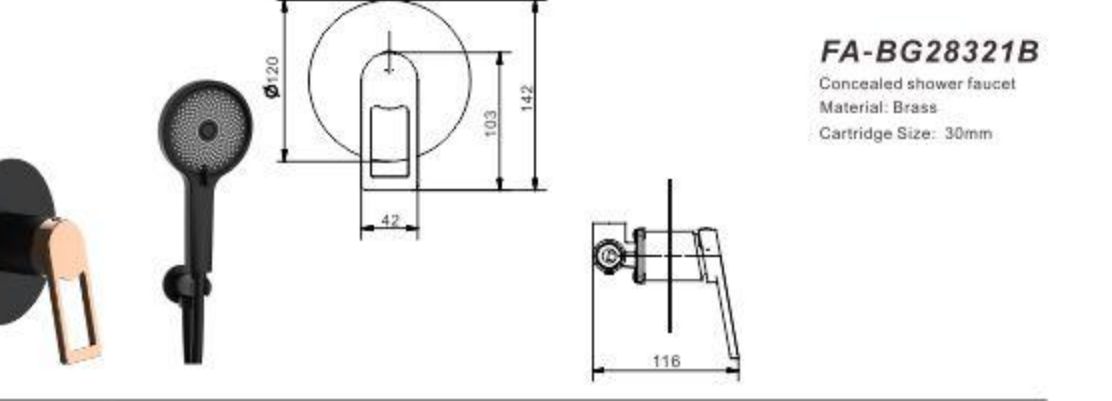

**FA-BG28301**  
Basin mixer faucet  
Material: Brass  
Cartridge Size: 30mm

**FA-BG28319**  
Concealed basin mixer faucet  
Material: Brass  
Cartridge Size: 30mm

**FA-BG28301A**  
Basin mixer faucet  
Material: Brass  
Cartridge Size: 30mm

**FA-BG28304**  
Kitchen mixer faucet  
Material: Brass  
Cartridge Size: 30mm

**FA-BG28319A**  
Concealed basin mixer faucet  
Material: Brass  
Cartridge Size: 30mm

**FA-BG28302**  
Shower mixer faucet  
Material: Brass  
Cartridge Size: 30mm

**FA-BG28325**  
Concealed shower faucet  
Material: Brass  
Cartridge Size: 30mm

**FA-BG28303**  
Bathhub mixer faucet  
Material: Brass  
Cartridge Size: 30mm

**FA-BG28321B**  
Concealed shower faucet  
Material: Brass  
Cartridge Size: 30mm

**FA-BG28321**  
Concealed shower faucet  
Material: Brass  
Cartridge Size: 30mm

**FA-BG28321A**  
Concealed shower set  
Material: Brass  
Cartridge Size: 30mm

**FA-BG28325A**  
Concealed shower set  
Material: Brass  
Cartridge Size: 30mm