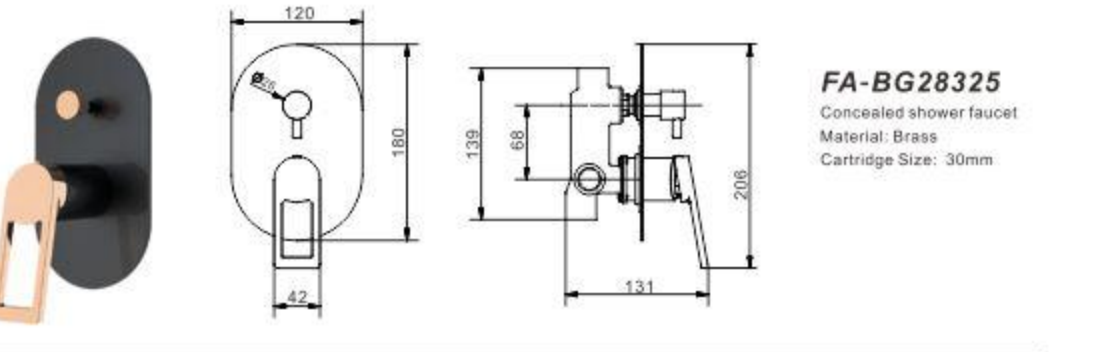

**FA-BG28301**  
Basin mixer faucet  
Material: Brass  
Cartridge Size: 30mm

**FA-BG28319**  
Concealed basin mixer faucet  
Material: Brass  
Cartridge Size: 30mm

**FA-BG28301A**  
Basin mixer faucet  
Material: Brass  
Cartridge Size: 30mm

**FA-BG28304**  
Kitchen mixer faucet  
Material: Brass  
Cartridge Size: 30mm

**FA-BG28319A**  
Concealed basin mixer faucet  
Material: Brass  
Cartridge Size: 30mm

**FA-BG28302**  
Shower mixer faucet  
Material: Brass  
Cartridge Size: 30mm

**FA-BG28325**  
Concealed shower faucet  
Material: Brass  
Cartridge Size: 30mm

**FA-BG28303**  
Bathhub mixer faucet  
Material: Brass  
Cartridge Size: 30mm

**FA-BG28321B**  
Concealed shower faucet  
Material: Brass  
Cartridge Size: 30mm

**FA-BG28321**  
Concealed shower faucet  
Material: Brass  
Cartridge Size: 30mm

**FA-BG28321A**  
Concealed shower set  
Material: Brass  
Cartridge Size: 30mm

**FA-BG28325A**  
Concealed shower set  
Material: Brass  
Cartridge Size: 30mm