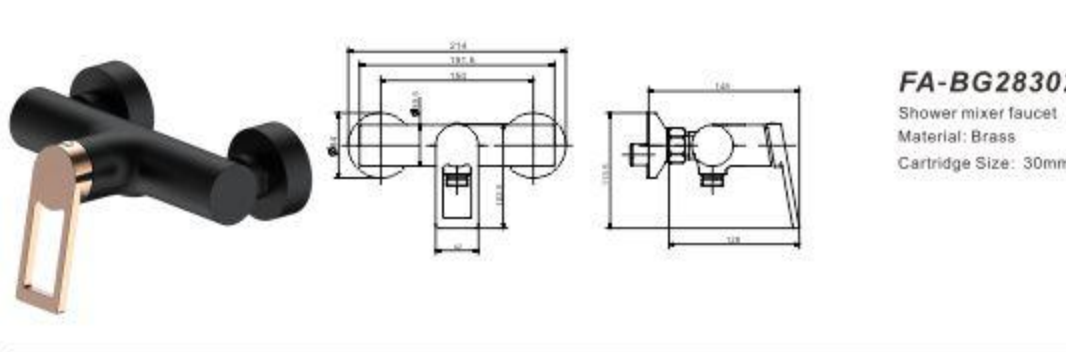

**FA-BG28301**  
Basin mixer faucet  
Material: Brass  
Cartridge Size: 30mm

**FA-BG28319**  
Concealed basin mixer faucet  
Material: Brass  
Cartridge Size: 30mm

**FA-BG28301A**  
Basin mixer faucet  
Material: Brass  
Cartridge Size: 30mm

**FA-BG28304**  
Kitchen mixer faucet  
Material: Brass  
Cartridge Size: 30mm

**FA-BG28319A**  
Concealed basin mixer faucet  
Material: Brass  
Cartridge Size: 30mm

**FA-BG28302**  
Shower mixer faucet  
Material: Brass  
Cartridge Size: 30mm

**FA-BG28325**  
Concealed shower faucet  
Material: Brass  
Cartridge Size: 30mm

**FA-BG28303**  
Bathhub mixer faucet  
Material: Brass  
Cartridge Size: 30mm

**FA-BG28321B**  
Concealed shower faucet  
Material: Brass  
Cartridge Size: 30mm

**FA-BG28321**  
Concealed shower faucet  
Material: Brass  
Cartridge Size: 30mm

**FA-BG28321A**  
Concealed shower set  
Material: Brass  
Cartridge Size: 30mm

**FA-BG28325A**  
Concealed shower set  
Material: Brass  
Cartridge Size: 30mm