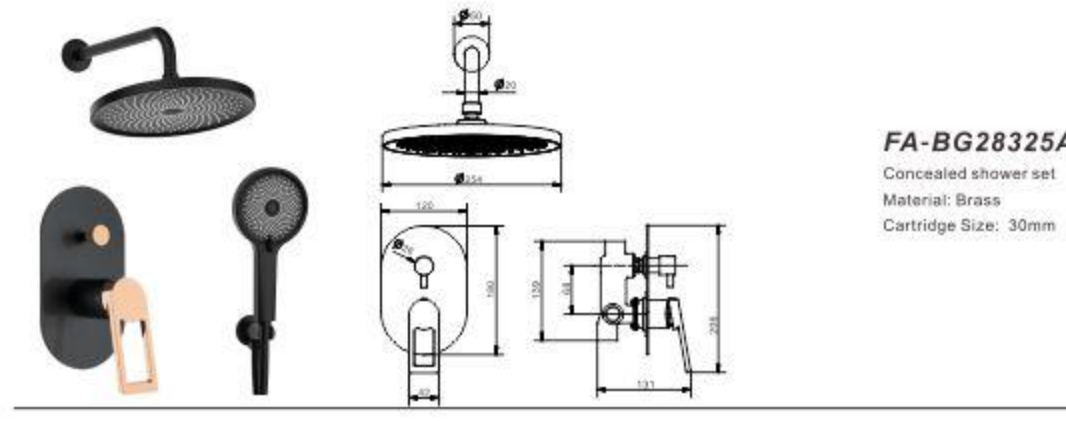

**FA-BG28304**  
Kitchen mixer faucet  
Material: Brass  
Cartridge Size: 30mm

**FA-BG28319A**  
Concealed basin mixer faucet  
Material: Brass  
Cartridge Size: 30mm

**FA-BG28302**  
Shower mixer faucet  
Material: Brass  
Cartridge Size: 30mm

**FA-BG28325**  
Concealed shower faucet  
Material: Brass  
Cartridge Size: 30mm

**FA-BG28303**  
Bathhub mixer faucet  
Material: Brass  
Cartridge Size: 30mm

**FA-BG28321B**  
Concealed shower faucet  
Material: Brass  
Cartridge Size: 30mm

**FA-BG28321**  
Concealed shower faucet  
Material: Brass  
Cartridge Size: 30mm

**FA-BG28321A**  
Concealed shower set  
Material: Brass  
Cartridge Size: 30mm

**FA-BG28325A**  
Concealed shower set  
Material: Brass  
Cartridge Size: 30mm

Venice

**FA-BG28328A**  
Concealed shower faucet  
Material: Brass  
Cartridge Size: 30mm

**FA-28301**  
Basin mixer faucet  
ø25mm

**FA-28301A**  
Basin mixer faucet  
ø25mm

**FA-28319A**  
Concealed basin mixer faucet  
ø30mm