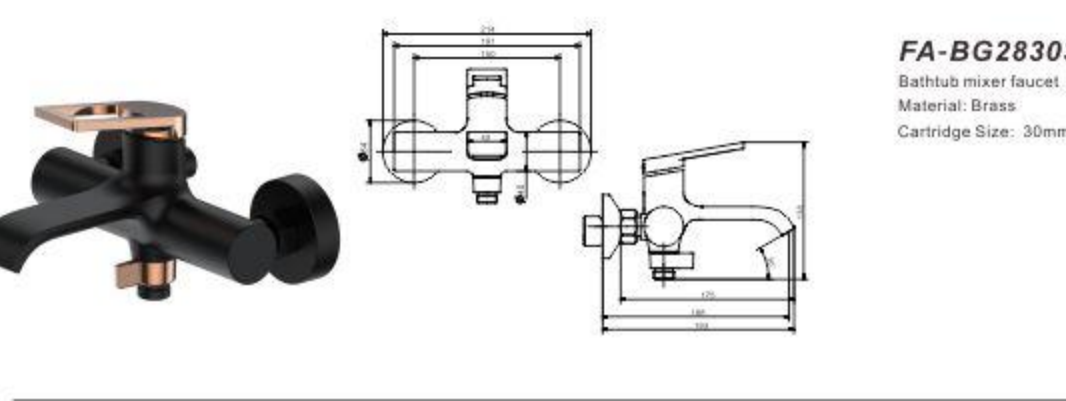

**FA-BG28301**  
Basin mixer faucet  
Material: Brass  
Cartridge Size: 30mm

**FA-BG28319**  
Concealed basin mixer faucet  
Material: Brass  
Cartridge Size: 30mm

**FA-BG28301A**  
Basin mixer faucet  
Material: Brass  
Cartridge Size: 30mm

**FA-BG28304**  
Kitchen mixer faucet  
Material: Brass  
Cartridge Size: 30mm

**FA-BG28319A**  
Concealed basin mixer faucet  
Material: Brass  
Cartridge Size: 30mm

**FA-BG28302**  
Shower mixer faucet  
Material: Brass  
Cartridge Size: 30mm

**FA-BG28325**  
Concealed shower faucet  
Material: Brass  
Cartridge Size: 30mm

**FA-BG28303**  
Bathhub mixer faucet  
Material: Brass  
Cartridge Size: 30mm

**FA-BG28321B**  
Concealed shower faucet  
Material: Brass  
Cartridge Size: 30mm

**FA-BG28321**  
Concealed shower faucet  
Material: Brass  
Cartridge Size: 30mm

**FA-BG28321A**  
Concealed shower set  
Material: Brass  
Cartridge Size: 30mm

**FA-BG28325A**  
Concealed shower set  
Material: Brass  
Cartridge Size: 30mm