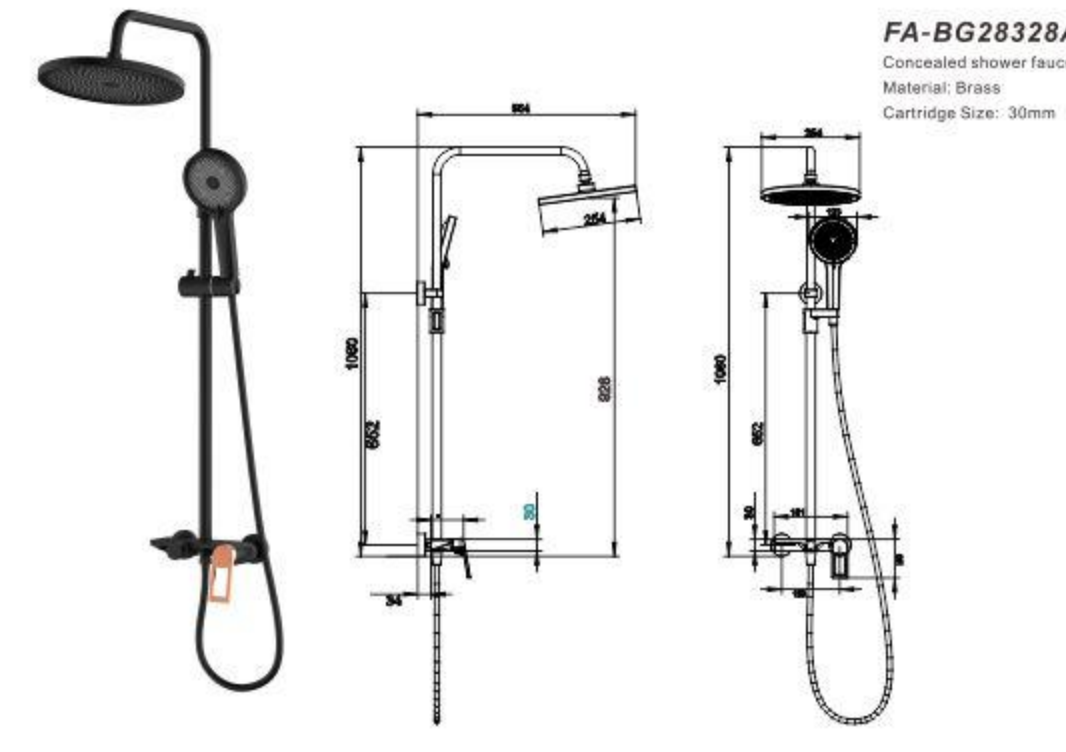

**FA-BG28325**  
Concealed shower faucet  
Material: Brass  
Cartridge Size: 30mm

**FA-BG28303**  
Bathhub mixer faucet  
Material: Brass  
Cartridge Size: 30mm

**FA-BG28321B**  
Concealed shower faucet  
Material: Brass  
Cartridge Size: 30mm

**FA-BG28321**  
Concealed shower faucet  
Material: Brass  
Cartridge Size: 30mm

**FA-BG28321A**  
Concealed shower set  
Material: Brass  
Cartridge Size: 30mm

**FA-BG28325A**  
Concealed shower set  
Material: Brass  
Cartridge Size: 30mm

Venice

**FA-BG28328A**  
Concealed shower faucet  
Material: Brass  
Cartridge Size: 30mm

**FA-28301**  
Basin mixer faucet  
ø25mm

**FA-28301A**  
Basin mixer faucet  
ø25mm

**FA-28319A**  
Concealed basin mixer faucet  
ø30mm

**FA-28319**  
Concealed basin mixer faucet  
ø30mm

**FA-28304**  
Kitchen mixer faucet  
ø30mm

**FA-28302**  
Shower mixer faucet  
ø30mm

**FA-28303**  
Bathhub mixer faucet  
ø30mm

**FA-28321**  
Concealed shower set