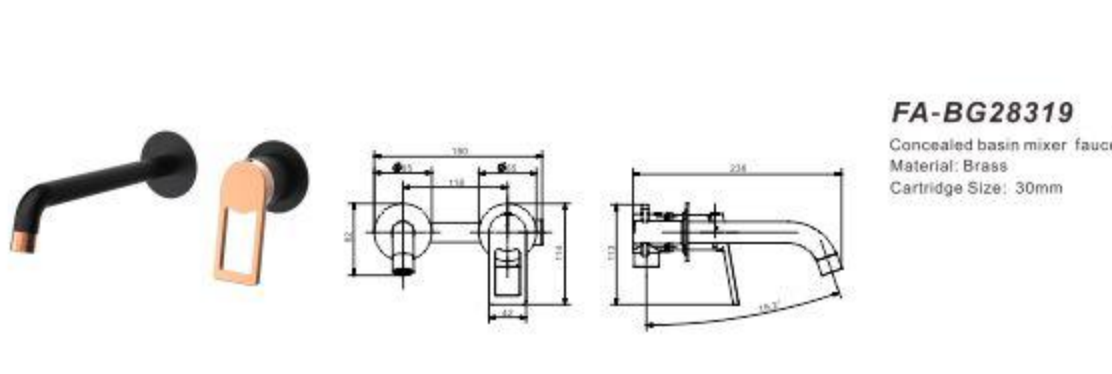

**FA-BG28301**  
Basin mixer faucet  
Material: Brass  
Cartridge Size: 30mm

**FA-BG28319**  
Concealed basin mixer faucet  
Material: Brass  
Cartridge Size: 30mm

**FA-BG28301A**  
Basin mixer faucet  
Material: Brass  
Cartridge Size: 30mm

**FA-BG28304**  
Kitchen mixer faucet  
Material: Brass  
Cartridge Size: 30mm

**FA-BG28319A**  
Concealed basin mixer faucet  
Material: Brass  
Cartridge Size: 30mm

**FA-BG28302**  
Shower mixer faucet  
Material: Brass  
Cartridge Size: 30mm

**FA-BG28325**  
Concealed shower faucet  
Material: Brass  
Cartridge Size: 30mm

**FA-BG28303**  
Bathhub mixer faucet  
Material: Brass  
Cartridge Size: 30mm

**FA-BG28321B**  
Concealed shower faucet  
Material: Brass  
Cartridge Size: 30mm

**FA-BG28321**  
Concealed shower faucet  
Material: Brass  
Cartridge Size: 30mm

**FA-BG28321A**  
Concealed shower set  
Material: Brass  
Cartridge Size: 30mm

**FA-BG28325A**  
Concealed shower set  
Material: Brass  
Cartridge Size: 30mm