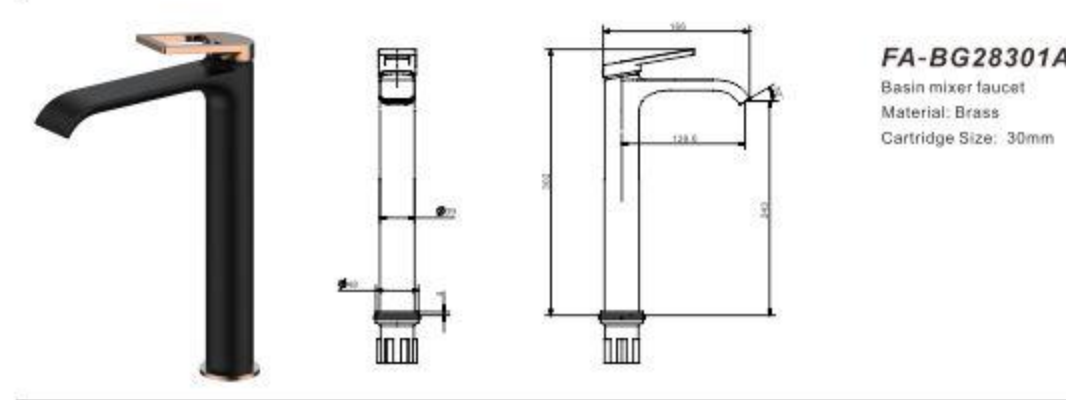

**FA-BG28301**  
Basin mixer faucet  
Material: Brass  
Cartridge Size: 30mm

**FA-BG28319**  
Concealed basin mixer faucet  
Material: Brass  
Cartridge Size: 30mm

**FA-BG28301A**  
Basin mixer faucet  
Material: Brass  
Cartridge Size: 30mm

**FA-BG28304**  
Kitchen mixer faucet  
Material: Brass  
Cartridge Size: 30mm

**FA-BG28319A**  
Concealed basin mixer faucet  
Material: Brass  
Cartridge Size: 30mm

**FA-BG28302**  
Shower mixer faucet  
Material: Brass  
Cartridge Size: 30mm

**FA-BG28325**  
Concealed shower faucet  
Material: Brass  
Cartridge Size: 30mm

**FA-BG28303**  
Bathhub mixer faucet  
Material: Brass  
Cartridge Size: 30mm

**FA-BG28321B**  
Concealed shower faucet  
Material: Brass  
Cartridge Size: 30mm

**FA-BG28321**  
Concealed shower faucet  
Material: Brass  
Cartridge Size: 30mm

**FA-BG28321A**  
Concealed shower set  
Material: Brass  
Cartridge Size: 30mm

**FA-BG28325A**  
Concealed shower set  
Material: Brass  
Cartridge Size: 30mm