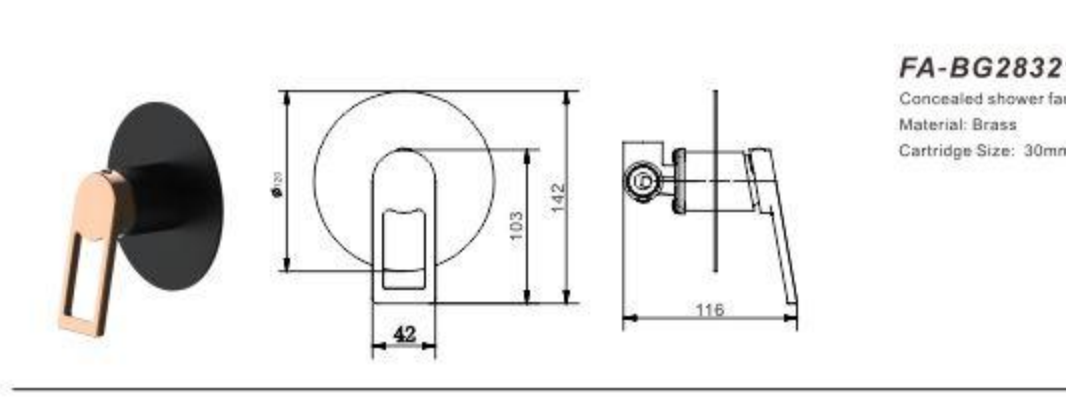

**FA-BG28301**  
Basin mixer faucet  
Material: Brass  
Cartridge Size: 30mm

**FA-BG28319**  
Concealed basin mixer faucet  
Material: Brass  
Cartridge Size: 30mm

**FA-BG28301A**  
Basin mixer faucet  
Material: Brass  
Cartridge Size: 30mm

**FA-BG28304**  
Kitchen mixer faucet  
Material: Brass  
Cartridge Size: 30mm

**FA-BG28319A**  
Concealed basin mixer faucet  
Material: Brass  
Cartridge Size: 30mm

**FA-BG28302**  
Shower mixer faucet  
Material: Brass  
Cartridge Size: 30mm

**FA-BG28325**  
Concealed shower faucet  
Material: Brass  
Cartridge Size: 30mm

**FA-BG28303**  
Bathhub mixer faucet  
Material: Brass  
Cartridge Size: 30mm

**FA-BG28321B**  
Concealed shower faucet  
Material: Brass  
Cartridge Size: 30mm

**FA-BG28321**  
Concealed shower faucet  
Material: Brass  
Cartridge Size: 30mm

**FA-BG28321A**  
Concealed shower set  
Material: Brass  
Cartridge Size: 30mm

**FA-BG28325A**  
Concealed shower set  
Material: Brass  
Cartridge Size: 30mm