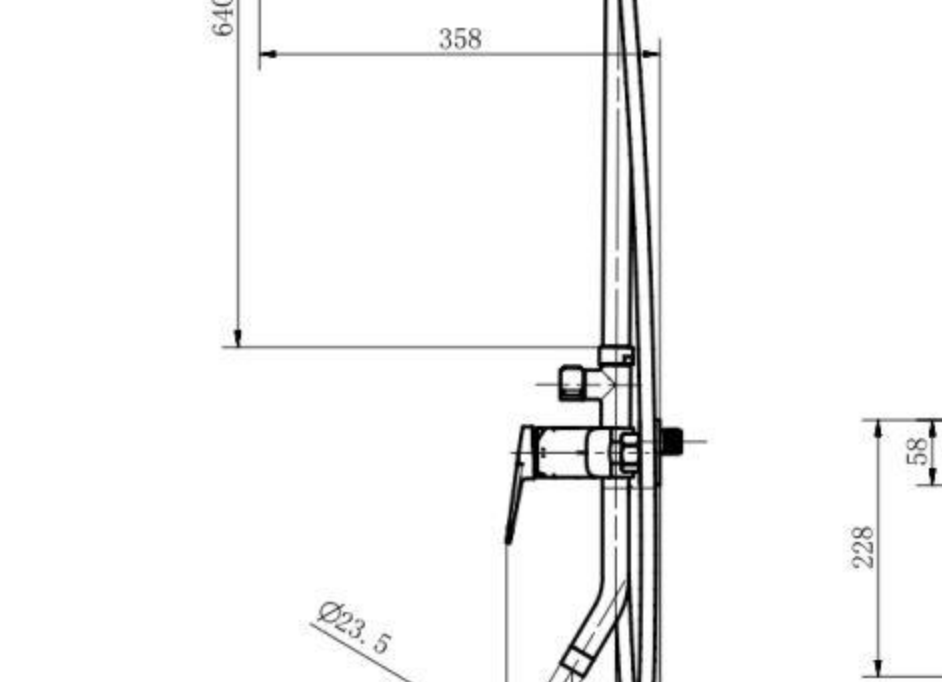

PRODUCT RANGE 28200 series

Berlin

FA-28201
Basin mixer faucet
Material: Brass
Cartridge Size: 35mm

FA-28201A
Basin mixer faucet
Material: Brass
Cartridge Size: 35mm

FA-28219
Concealed basin faucet
Material: Brass
Cartridge Size: 35mm

FA-28203
shower mixer faucet
Material: Brass
Cartridge Size: 35mm

FA-28221
Concealed shower faucet
Material: Brass
Cartridge Size: 35mm

FA-28225
Concealed shower faucet
Material: Brass
Cartridge Size: 35mm

FA-28221B
Concealed shower set
Material: Brass
Cartridge Size: 35mm

FA-28221A
Concealed shower set
Material: Brass
Cartridge Size: 35mm

FA-28227
Concealed shower faucet
Material: Brass
Cartridge Size: 35mm

FA-28227A
Concealed shower faucet
Material: Brass
Cartridge Size: 35mm

FA-28227
Concealed shower faucet
Material: Brass
Cartridge Size: 35mm

FA-28227A
Concealed shower faucet
Material: Brass
Cartridge Size: 35mm