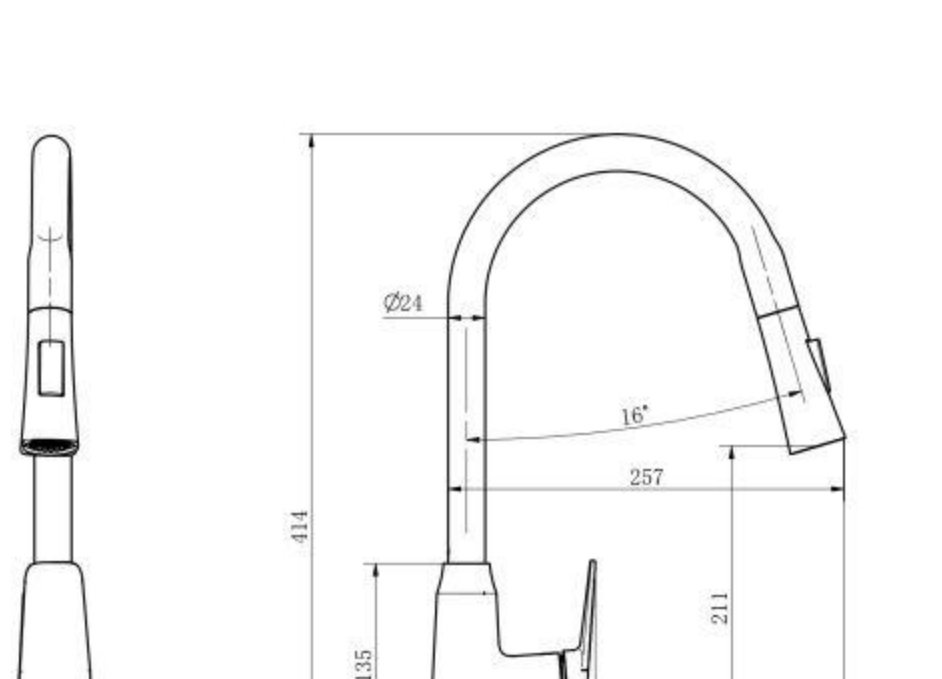

FA-28220
Concealed basin faucet
Material: Brass
Cartridge Size: 35mm

FA-28217
Concealed basin faucet
Material: Brass

FA-28208
wall-mounted kitchen faucet
Material: Brass
Cartridge Size: 35mm

FA-28208A
wall-mounted kitchen faucet
Material: Brass
Cartridge Size: 35mm

FA-28204
Kitchen mixer faucet
Material: Brass
Cartridge Size: 35mm

FA-28204A
Kitchen mixer faucet
Material: Brass
Cartridge Size: 35mm

FA-28209
Kitchen mixer faucet
Material: Brass
Cartridge Size: 35mm

FA-28202
shower mixer faucet
Material: Brass
Cartridge Size: 35mm

FA-28203
shower mixer faucet
Material: Brass
Cartridge Size: 35mm

FA-28221
Concealed shower faucet
Material: Brass
Cartridge Size: 35mm

FA-28225
Concealed shower faucet
Material: Brass
Cartridge Size: 35mm

FA-28227A
Concealed shower faucet
Material: Brass
Cartridge Size: 35mm

FA-28227
Concealed shower faucet
Material: Brass
Cartridge Size: 35mm

FA-28227A
Concealed shower faucet
Material: Brass
Cartridge Size: 35mm