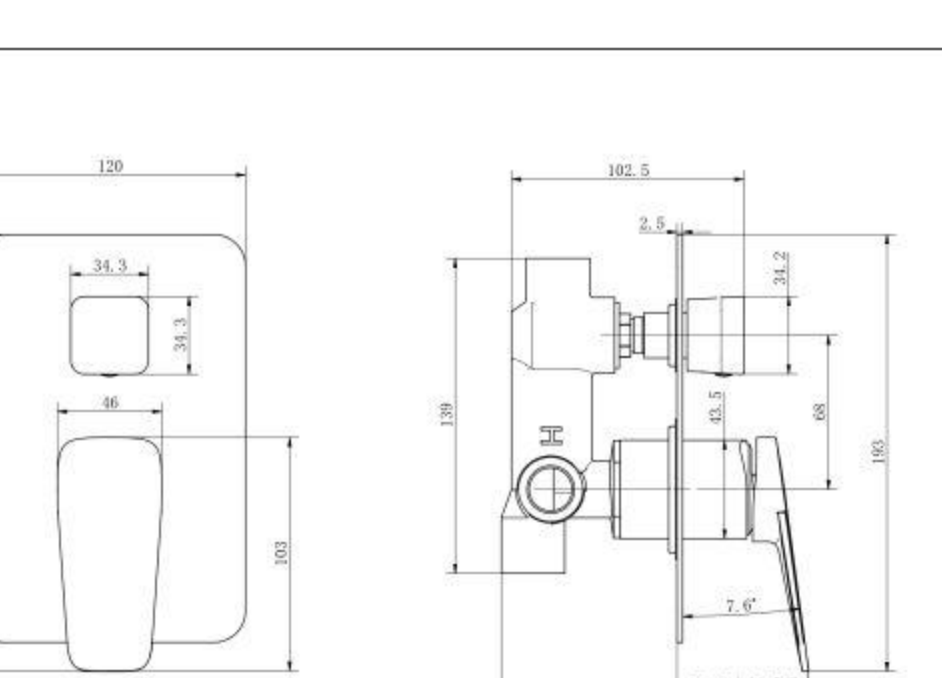

FA-28204
Kitchen mixer faucet
Material: Brass
Cartridge Size: 35mm

FA-28204A
Kitchen mixer faucet
Material: Brass
Cartridge Size: 35mm

FA-28209
Kitchen mixer faucet
Material: Brass
Cartridge Size: 35mm

FA-28202
shower mixer faucet
Material: Brass
Cartridge Size: 35mm

FA-28203
shower mixer faucet
Material: Brass
Cartridge Size: 35mm

FA-28221
Concealed shower faucet
Material: Brass
Cartridge Size: 35mm

FA-28225
Concealed shower faucet
Material: Brass
Cartridge Size: 35mm

FA-28221B
Concealed shower set
Material: Brass
Cartridge Size: 35mm

FA-28221A
Concealed shower set
Material: Brass
Cartridge Size: 35mm

FA-28227
Concealed shower faucet
Material: Brass
Cartridge Size: 35mm

FA-28227A
Concealed shower faucet
Material: Brass
Cartridge Size: 35mm

FA-28227
Concealed shower faucet
Material: Brass
Cartridge Size: 35mm

FA-28227A
Concealed shower faucet
Material: Brass
Cartridge Size: 35mm