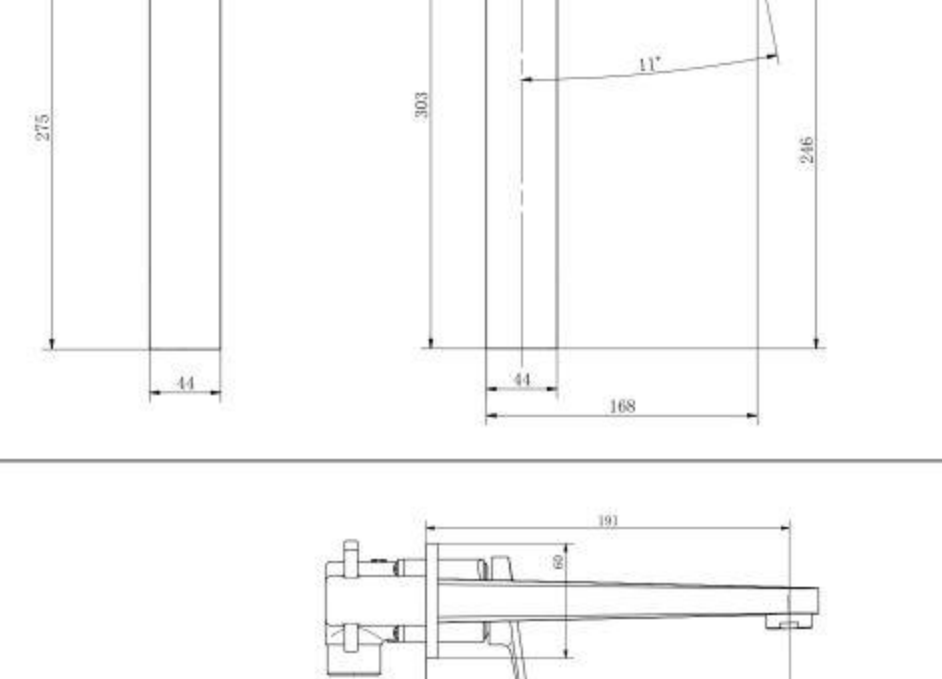

PRODUCT RANGE 28200 series

Berlin

FA-28201
Basin mixer faucet
Material: Brass
Cartridge Size: 35mm

FA-28201A
Basin mixer faucet
Material: Brass
Cartridge Size: 35mm

FA-28219
Concealed basin faucet
Material: Brass
Cartridge Size: 35mm

FA-28220
Concealed basin faucet
Material: Brass
Cartridge Size: 35mm

FA-28217
Concealed basin faucet
Material: Brass

FA-28208
wall-mounted kitchen faucet
Material: Brass
Cartridge Size: 35mm

FA-28208A
wall-mounted kitchen faucet
Material: Brass
Cartridge Size: 35mm

FA-28221B
Concealed shower set
Material: Brass
Cartridge Size: 35mm

FA-28221A
Concealed shower set
Material: Brass
Cartridge Size: 35mm

FA-28227
Concealed shower faucet
Material: Brass
Cartridge Size: 35mm

FA-28227A
Concealed shower faucet
Material: Brass
Cartridge Size: 35mm

FA-28227
Concealed shower faucet
Material: Brass
Cartridge Size: 35mm

FA-28227A
Concealed shower faucet
Material: Brass
Cartridge Size: 35mm