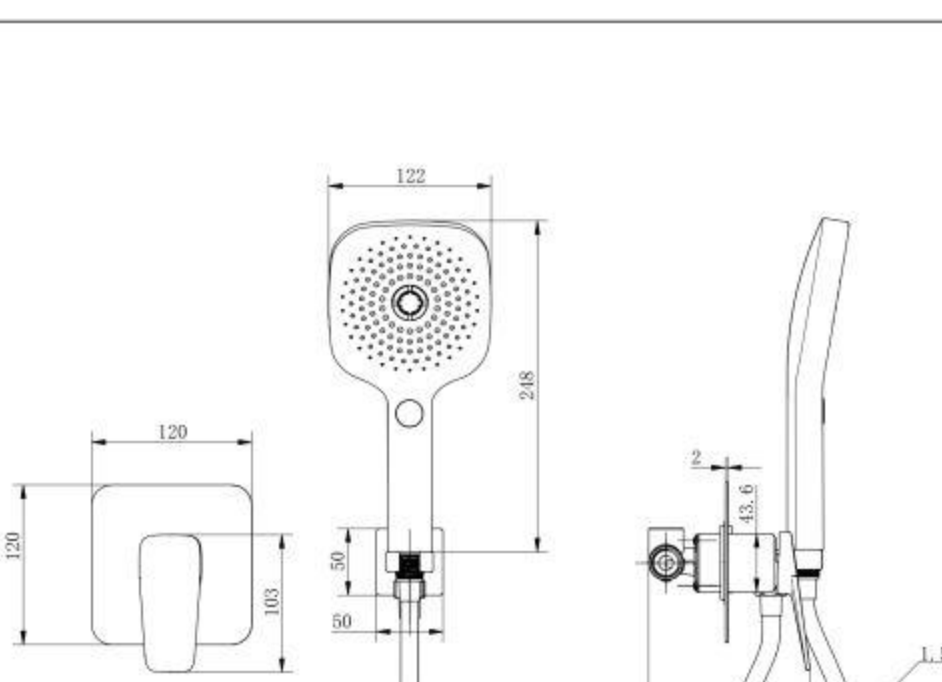

FA-28204
Kitchen mixer faucet
Material: Brass
Cartridge Size: 35mm

FA-28204A
Kitchen mixer faucet
Material: Brass
Cartridge Size: 35mm

FA-28209
Kitchen mixer faucet
Material: Brass
Cartridge Size: 35mm

FA-28202
shower mixer faucet
Material: Brass
Cartridge Size: 35mm

FA-28203
shower mixer faucet
Material: Brass
Cartridge Size: 35mm

FA-28221
Concealed shower faucet
Material: Brass
Cartridge Size: 35mm

FA-28225
Concealed shower faucet
Material: Brass
Cartridge Size: 35mm

FA-28221B
Concealed shower set
Material: Brass
Cartridge Size: 35mm

FA-28221A
Concealed shower set
Material: Brass
Cartridge Size: 35mm

FA-28227
Concealed shower faucet
Material: Brass
Cartridge Size: 35mm

FA-28227A
Concealed shower faucet
Material: Brass
Cartridge Size: 35mm

FA-28227
Concealed shower faucet
Material: Brass
Cartridge Size: 35mm

FA-28227A
Concealed shower faucet
Material: Brass
Cartridge Size: 35mm