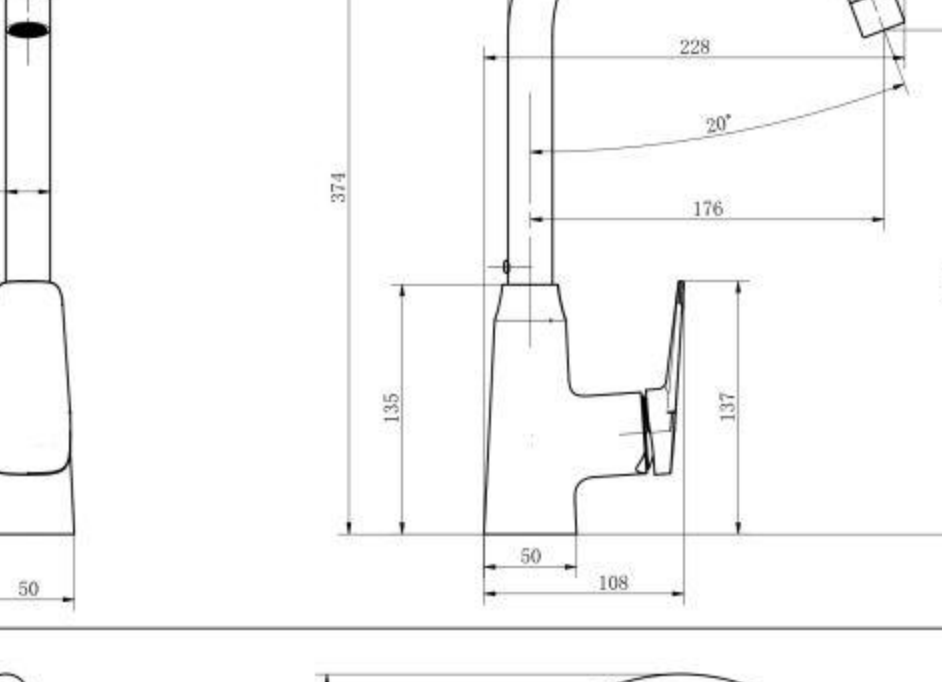

PRODUCT RANGE 28200 series

Berlin

FA-28201
Basin mixer faucet
Material: Brass
Cartridge Size: 35mm

FA-28201A
Basin mixer faucet
Material: Brass
Cartridge Size: 35mm

FA-28219
Concealed basin faucet
Material: Brass
Cartridge Size: 35mm

FA-28220
Concealed basin faucet
Material: Brass
Cartridge Size: 35mm

FA-28217
Concealed basin faucet
Material: Brass

FA-28208
wall-mounted kitchen faucet
Material: Brass
Cartridge Size: 35mm

FA-28208A
wall-mounted kitchen faucet
Material: Brass
Cartridge Size: 35mm

FA-28203
shower mixer faucet
Material: Brass
Cartridge Size: 35mm

FA-28221
Concealed shower faucet
Material: Brass
Cartridge Size: 35mm

FA-28225
Concealed shower faucet
Material: Brass
Cartridge Size: 35mm

FA-28227A
Concealed shower faucet
Material: Brass
Cartridge Size: 35mm

FA-28227
Concealed shower faucet
Material: Brass
Cartridge Size: 35mm

FA-28227A
Concealed shower faucet
Material: Brass
Cartridge Size: 35mm