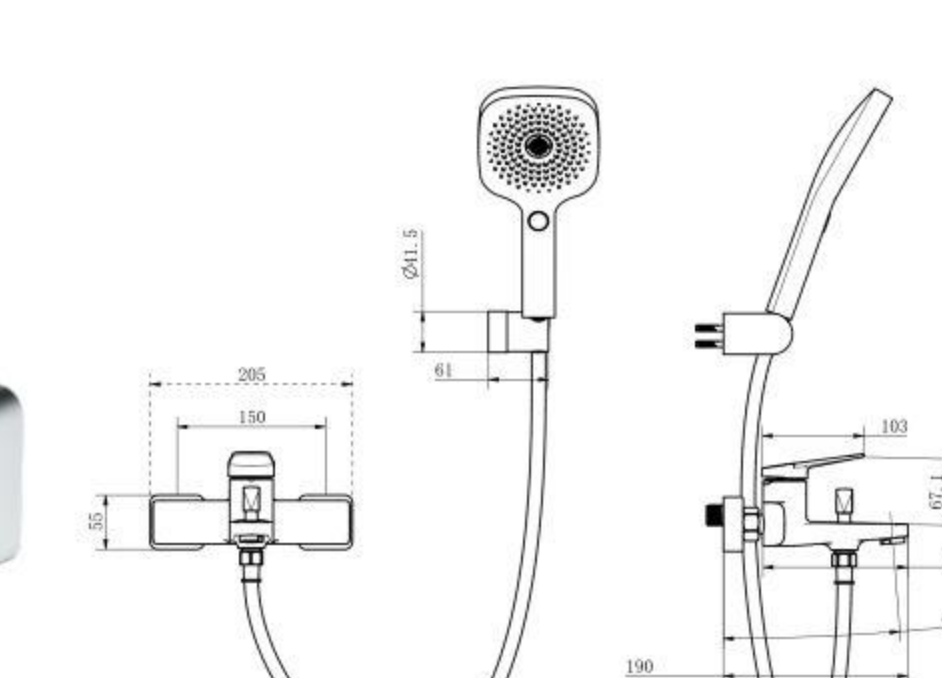

FA-28204
Kitchen mixer faucet
Material: Brass
Cartridge Size: 35mm

FA-28204A
Kitchen mixer faucet
Material: Brass
Cartridge Size: 35mm

FA-28209
Kitchen mixer faucet
Material: Brass
Cartridge Size: 35mm

FA-28202
shower mixer faucet
Material: Brass
Cartridge Size: 35mm

FA-28203
shower mixer faucet
Material: Brass
Cartridge Size: 35mm

FA-28221
Concealed shower faucet
Material: Brass
Cartridge Size: 35mm

FA-28225
Concealed shower faucet
Material: Brass
Cartridge Size: 35mm

FA-28221B
Concealed shower set
Material: Brass
Cartridge Size: 35mm

FA-28221A
Concealed shower set
Material: Brass
Cartridge Size: 35mm

FA-28227
Concealed shower faucet
Material: Brass
Cartridge Size: 35mm

FA-28227A
Concealed shower faucet
Material: Brass
Cartridge Size: 35mm

FA-28227
Concealed shower faucet
Material: Brass
Cartridge Size: 35mm

FA-28227A
Concealed shower faucet
Material: Brass
Cartridge Size: 35mm