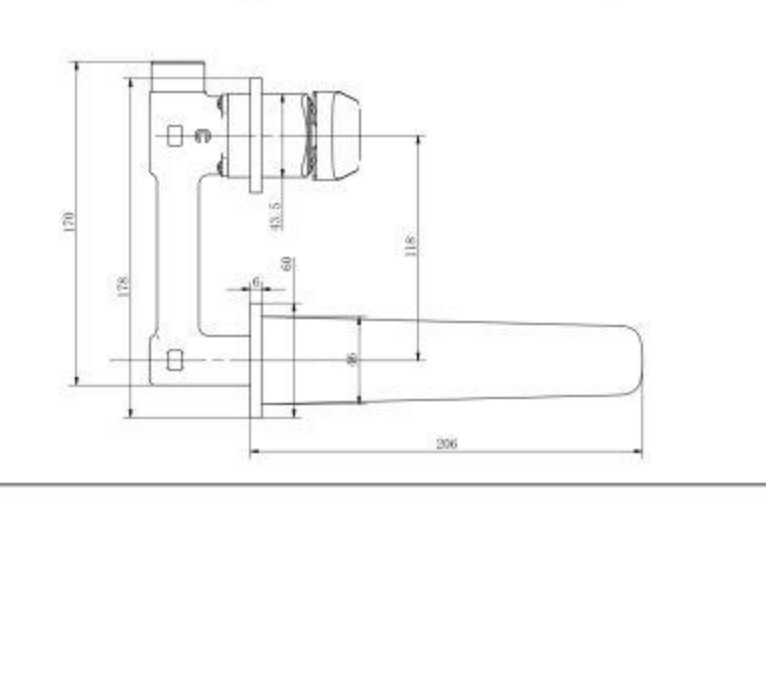

PRODUCT RANGE 28200 series

Berlin

FA-28201
Basin mixer faucet
Material: Brass
Cartridge Size: 35mm

FA-28201A
Basin mixer faucet
Material: Brass
Cartridge Size: 35mm

FA-28219
Concealed basin faucet
Material: Brass
Cartridge Size: 35mm

FA-28220
Concealed basin faucet
Material: Brass
Cartridge Size: 35mm

FA-28217
Concealed basin faucet
Material: Brass

FA-28208
wall-mounted kitchen faucet
Material: Brass
Cartridge Size: 35mm

FA-28208A
wall-mounted kitchen faucet
Material: Brass
Cartridge Size: 35mm

FA-28221B
Concealed shower set
Material: Brass
Cartridge Size: 35mm

FA-28221A
Concealed shower set
Material: Brass
Cartridge Size: 35mm

FA-28227
Concealed shower faucet
Material: Brass
Cartridge Size: 35mm

FA-28227A
Concealed shower faucet
Material: Brass
Cartridge Size: 35mm

FA-28227
Concealed shower faucet
Material: Brass
Cartridge Size: 35mm

FA-28227A
Concealed shower faucet
Material: Brass
Cartridge Size: 35mm