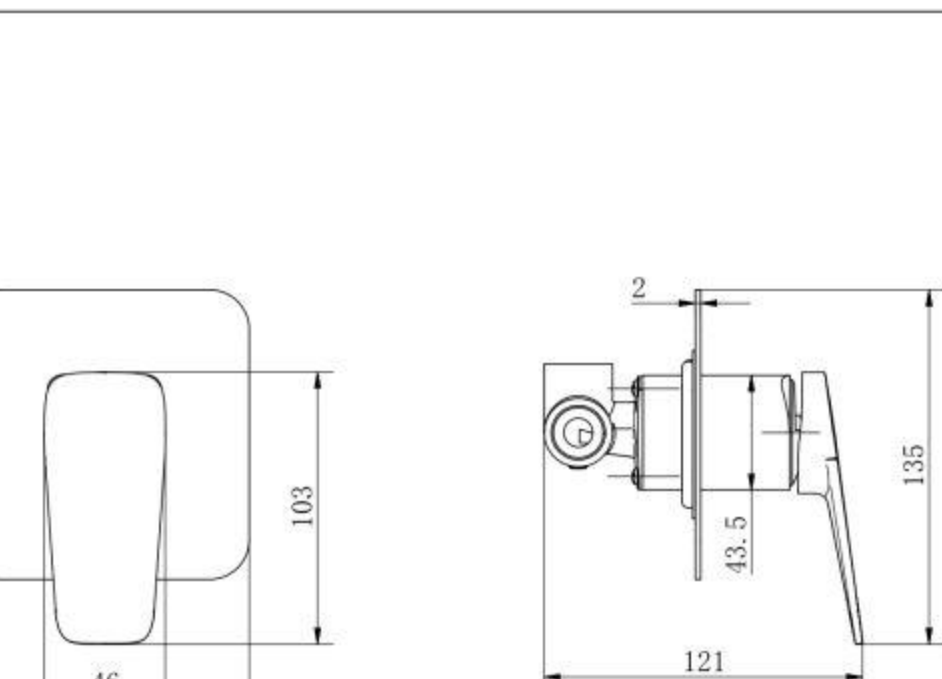

FA-28204
Kitchen mixer faucet
Material: Brass
Cartridge Size: 35mm

FA-28204A
Kitchen mixer faucet
Material: Brass
Cartridge Size: 35mm

FA-28209
Kitchen mixer faucet
Material: Brass
Cartridge Size: 35mm

FA-28202
shower mixer faucet
Material: Brass
Cartridge Size: 35mm

FA-28203
shower mixer faucet
Material: Brass
Cartridge Size: 35mm

FA-28221
Concealed shower faucet
Material: Brass
Cartridge Size: 35mm

FA-28225
Concealed shower faucet
Material: Brass
Cartridge Size: 35mm

FA-28221B
Concealed shower set
Material: Brass
Cartridge Size: 35mm

FA-28221A
Concealed shower set
Material: Brass
Cartridge Size: 35mm

FA-28227
Concealed shower faucet
Material: Brass
Cartridge Size: 35mm

FA-28227A
Concealed shower faucet
Material: Brass
Cartridge Size: 35mm

FA-28227
Concealed shower faucet
Material: Brass
Cartridge Size: 35mm

FA-28227A
Concealed shower faucet
Material: Brass
Cartridge Size: 35mm