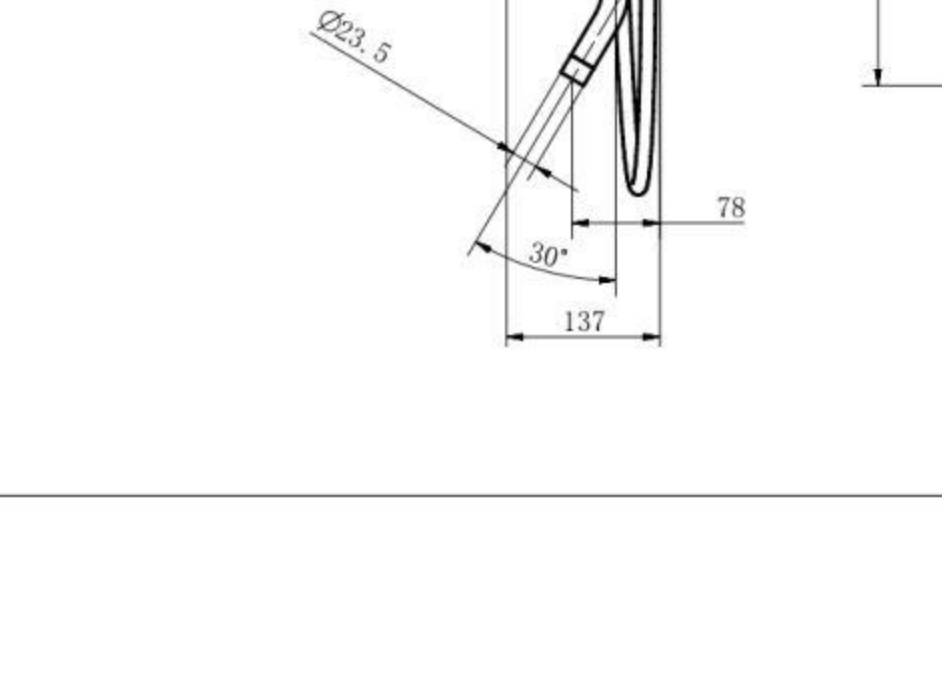

FA-28203
shower mixer faucet
Material: Brass
Cartridge Size: 35mm

FA-28221
Concealed shower faucet
Material: Brass
Cartridge Size: 35mm

FA-28225
Concealed shower faucet
Material: Brass
Cartridge Size: 35mm

FA-28221B
Concealed shower set
Material: Brass
Cartridge Size: 35mm

FA-28221A
Concealed shower set
Material: Brass
Cartridge Size: 35mm

FA-28227
Concealed shower faucet
Material: Brass
Cartridge Size: 35mm

FA-28227A
Concealed shower faucet
Material: Brass
Cartridge Size: 35mm

FA-28227
Concealed shower faucet
Material: Brass
Cartridge Size: 35mm

FA-28227A
Concealed shower faucet
Material: Brass
Cartridge Size: 35mm