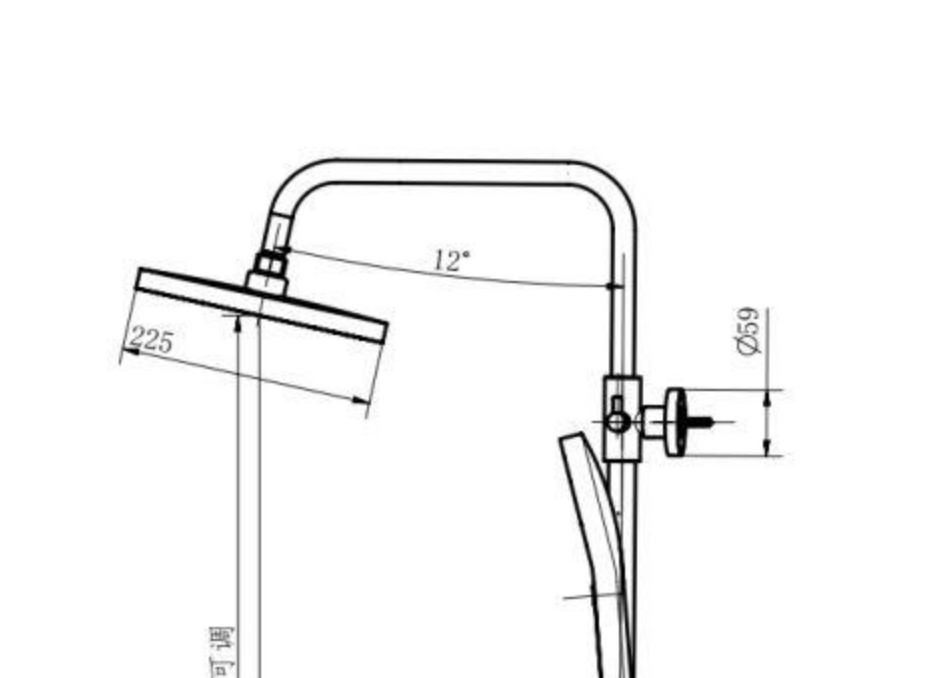

FA-28204
Kitchen mixer faucet
Material: Brass
Cartridge Size: 35mm

FA-28204A
Kitchen mixer faucet
Material: Brass
Cartridge Size: 35mm

FA-28209
Kitchen mixer faucet
Material: Brass
Cartridge Size: 35mm

FA-28202
shower mixer faucet
Material: Brass
Cartridge Size: 35mm

FA-28203
shower mixer faucet
Material: Brass
Cartridge Size: 35mm

FA-28221
Concealed shower faucet
Material: Brass
Cartridge Size: 35mm

FA-28225
Concealed shower faucet
Material: Brass
Cartridge Size: 35mm

FA-28221B
Concealed shower set
Material: Brass
Cartridge Size: 35mm

FA-28221A
Concealed shower set
Material: Brass
Cartridge Size: 35mm

FA-28227
Concealed shower faucet
Material: Brass
Cartridge Size: 35mm

FA-28227A
Concealed shower faucet
Material: Brass
Cartridge Size: 35mm

FA-28227
Concealed shower faucet
Material: Brass
Cartridge Size: 35mm

FA-28227A
Concealed shower faucet
Material: Brass
Cartridge Size: 35mm