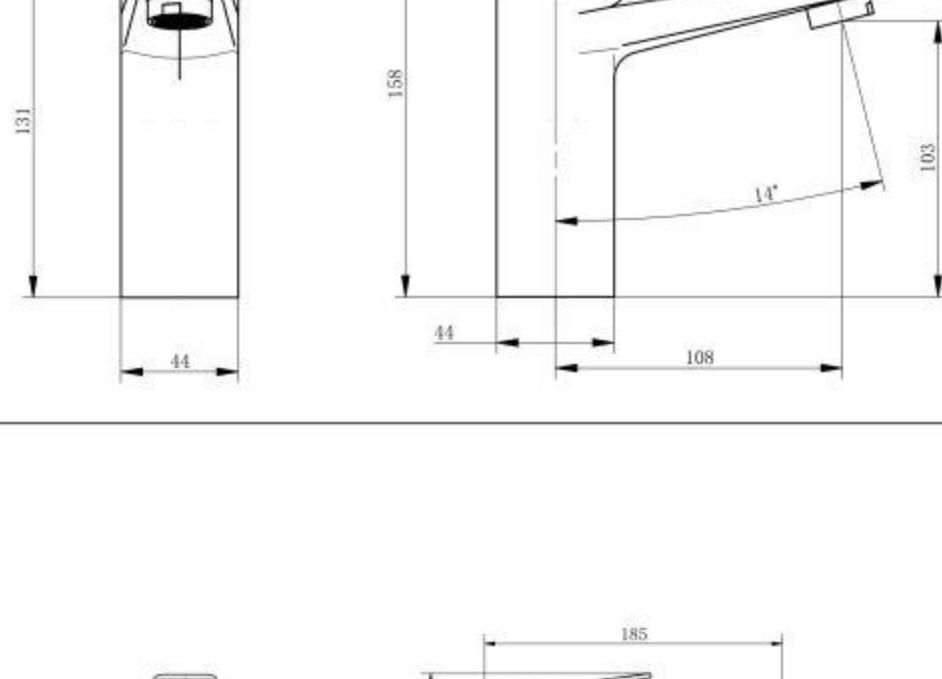

PRODUCT RANGE 28200 series

Berlin

FA-28201
Basin mixer faucet
Material: Brass
Cartridge Size: 35mm

FA-28201A
Basin mixer faucet
Material: Brass
Cartridge Size: 35mm

FA-28219
Concealed basin faucet
Material: Brass
Cartridge Size: 35mm

FA-28220
Concealed basin faucet
Material: Brass
Cartridge Size: 35mm

FA-28217
Concealed basin faucet
Material: Brass

FA-28208
wall-mounted kitchen faucet
Material: Brass
Cartridge Size: 35mm

FA-28208A
wall-mounted kitchen faucet
Material: Brass
Cartridge Size: 35mm

FA-28221B
Concealed shower set
Material: Brass
Cartridge Size: 35mm

FA-28221A
Concealed shower set
Material: Brass
Cartridge Size: 35mm

FA-28227
Concealed shower faucet
Material: Brass
Cartridge Size: 35mm

FA-28227A
Concealed shower faucet
Material: Brass
Cartridge Size: 35mm

FA-28227
Concealed shower faucet
Material: Brass
Cartridge Size: 35mm

FA-28227A
Concealed shower faucet
Material: Brass
Cartridge Size: 35mm