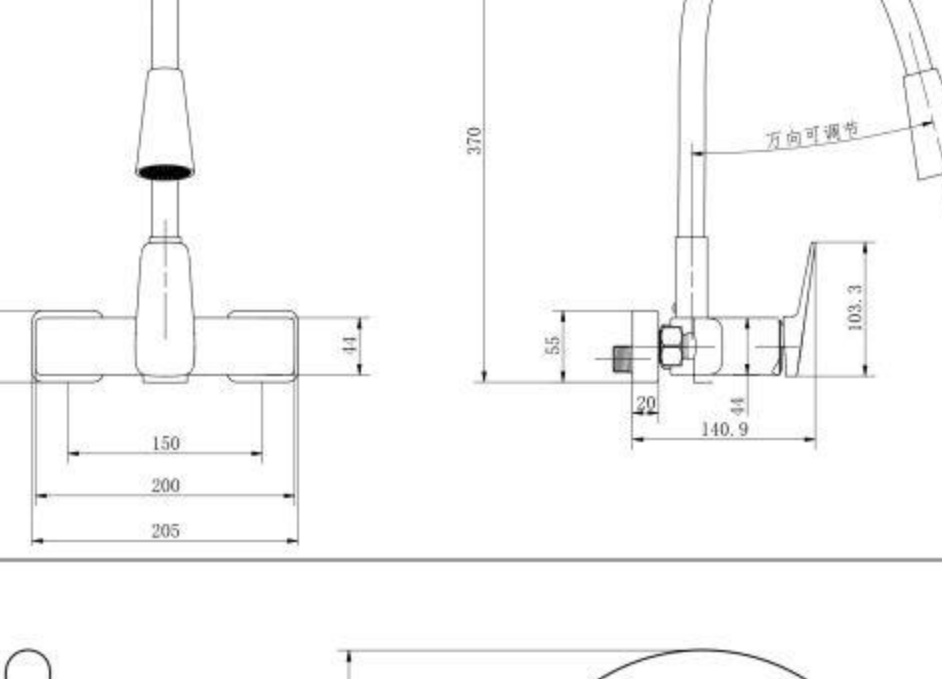

FA-28208A
wall-mounted kitchen faucet
Material: Brass
Cartridge Size: 35mm