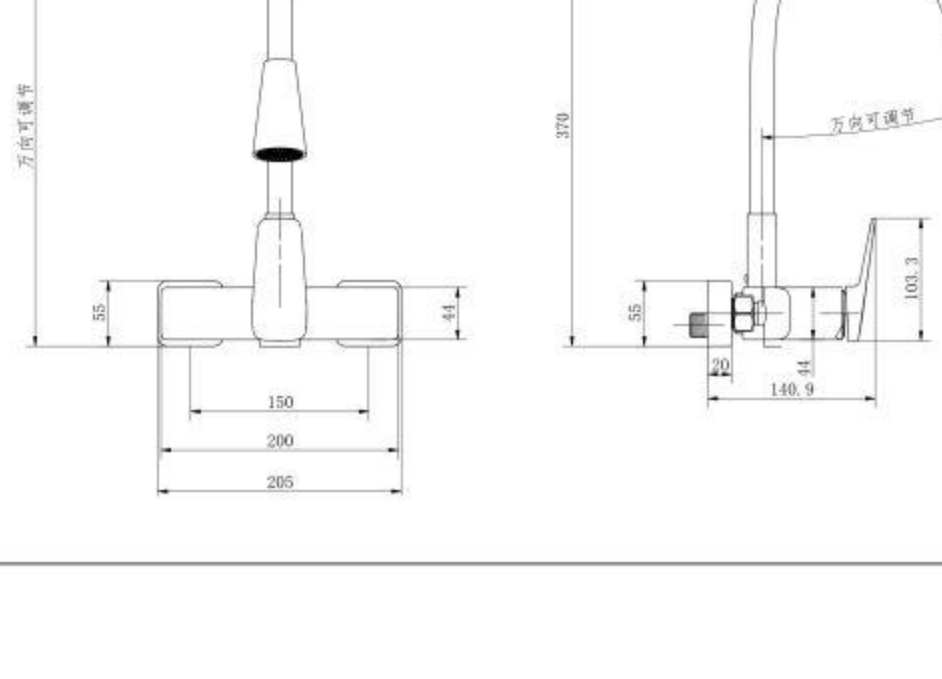

FA-28208
wall-mounted kitchen faucet
Material: Brass
Cartridge Size: 35mm