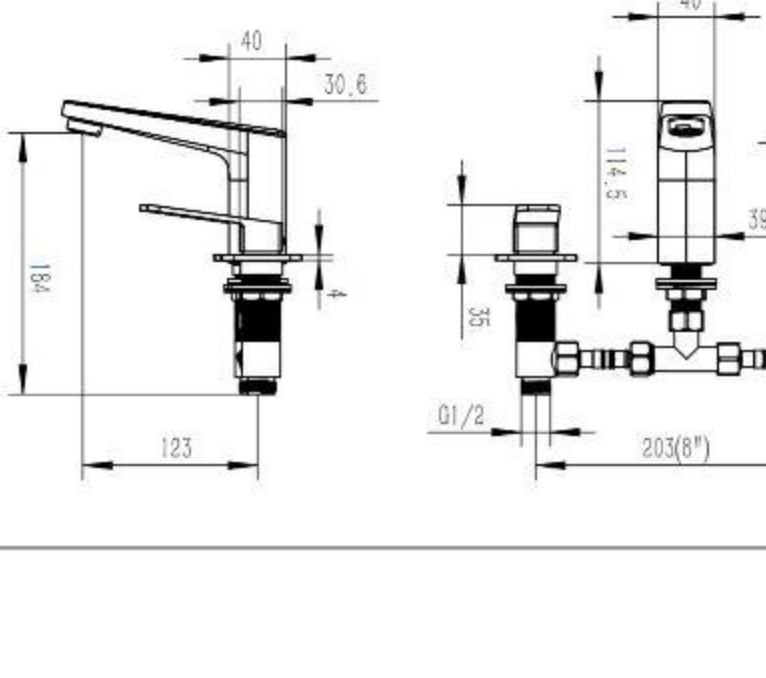

FA-28217
Concealed basin faucet
Material: Brass