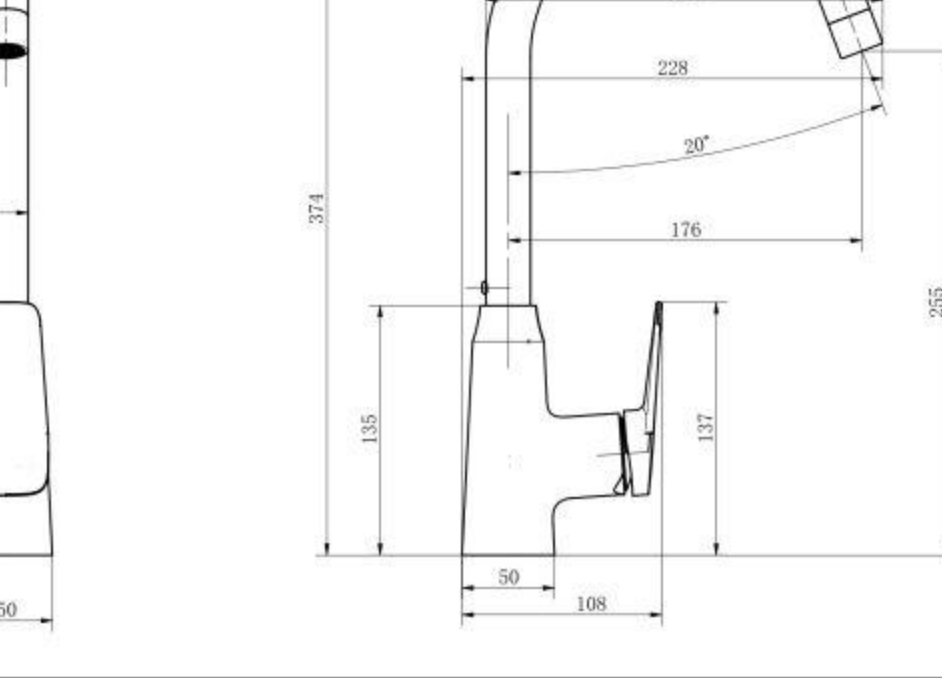

FA-28204A
Kitchen mixer faucet
Material: Brass
Cartridge Size: 35mm