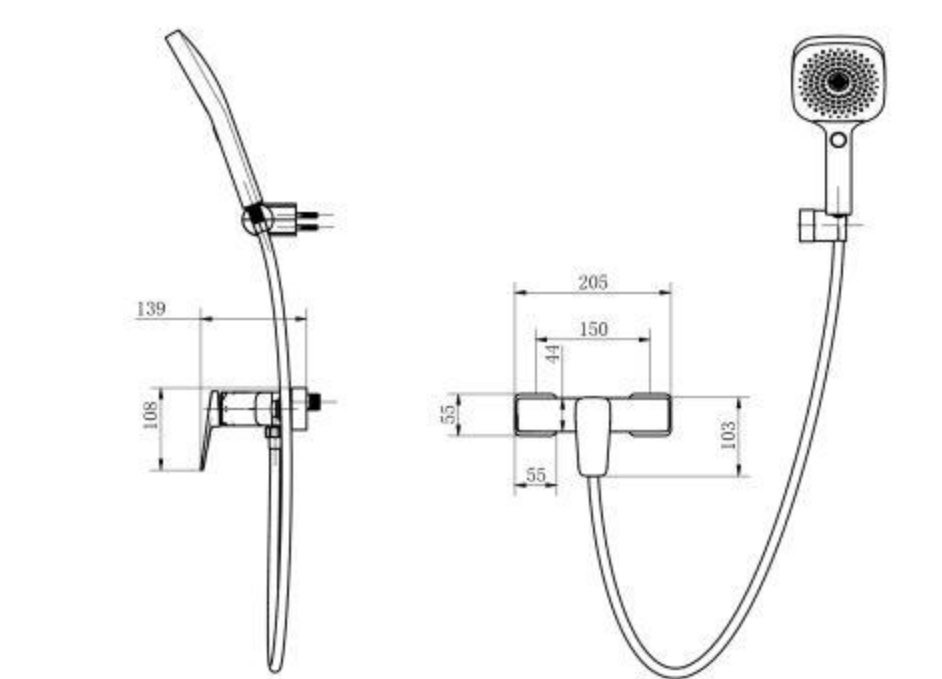

FA-28220
Concealed basin faucet
Material: Brass
Cartridge Size: 35mm

FA-28217
Concealed basin faucet
Material: Brass

FA-28208
wall-mounted kitchen faucet
Material: Brass
Cartridge Size: 35mm

FA-28208A
wall-mounted kitchen faucet
Material: Brass
Cartridge Size: 35mm

FA-28204
Kitchen mixer faucet
Material: Brass
Cartridge Size: 35mm

FA-28204A
Kitchen mixer faucet
Material: Brass
Cartridge Size: 35mm

FA-28209
Kitchen mixer faucet
Material: Brass
Cartridge Size: 35mm

FA-28202
shower mixer faucet
Material: Brass
Cartridge Size: 35mm

FA-28203
shower mixer faucet
Material: Brass
Cartridge Size: 35mm

FA-28221
Concealed shower faucet
Material: Brass
Cartridge Size: 35mm

FA-28225
Concealed shower faucet
Material: Brass
Cartridge Size: 35mm

FA-28227A
Concealed shower faucet
Material: Brass
Cartridge Size: 35mm

FA-28227
Concealed shower faucet
Material: Brass
Cartridge Size: 35mm

FA-28227A
Concealed shower faucet
Material: Brass
Cartridge Size: 35mm