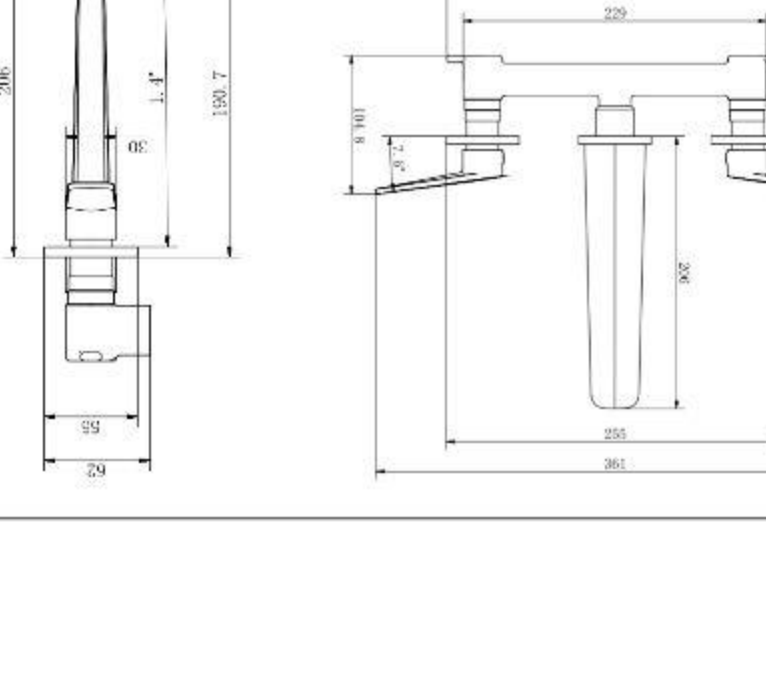

PRODUCT RANGE 28200 series

Berlin

FA-28201
Basin mixer faucet
Material: Brass
Cartridge Size: 35mm

FA-28201A
Basin mixer faucet
Material: Brass
Cartridge Size: 35mm

FA-28219
Concealed basin faucet
Material: Brass
Cartridge Size: 35mm

FA-28220
Concealed basin faucet
Material: Brass
Cartridge Size: 35mm

FA-28217
Concealed basin faucet
Material: Brass

FA-28208
wall-mounted kitchen faucet
Material: Brass
Cartridge Size: 35mm

FA-28208A
wall-mounted kitchen faucet
Material: Brass
Cartridge Size: 35mm

FA-28221B
Concealed shower set
Material: Brass
Cartridge Size: 35mm

FA-28221A
Concealed shower set
Material: Brass
Cartridge Size: 35mm

FA-28227
Concealed shower faucet
Material: Brass
Cartridge Size: 35mm

FA-28227A
Concealed shower faucet
Material: Brass
Cartridge Size: 35mm

FA-28227
Concealed shower faucet
Material: Brass
Cartridge Size: 35mm

FA-28227A
Concealed shower faucet
Material: Brass
Cartridge Size: 35mm