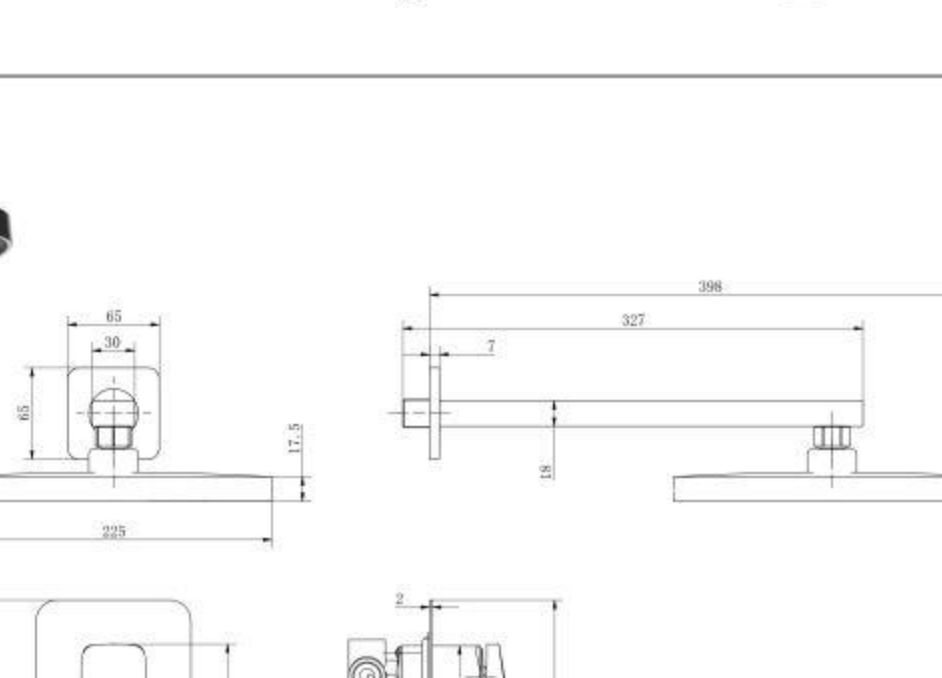

FA-28203
shower mixer faucet
Material: Brass
Cartridge Size: 35mm

FA-28221
Concealed shower faucet
Material: Brass
Cartridge Size: 35mm

FA-28225
Concealed shower faucet
Material: Brass
Cartridge Size: 35mm

FA-28221B
Concealed shower set
Material: Brass
Cartridge Size: 35mm

FA-28221A
Concealed shower set
Material: Brass
Cartridge Size: 35mm

FA-28227
Concealed shower faucet
Material: Brass
Cartridge Size: 35mm

FA-28227A
Concealed shower faucet
Material: Brass
Cartridge Size: 35mm

FA-28227
Concealed shower faucet
Material: Brass
Cartridge Size: 35mm

FA-28227A
Concealed shower faucet
Material: Brass
Cartridge Size: 35mm